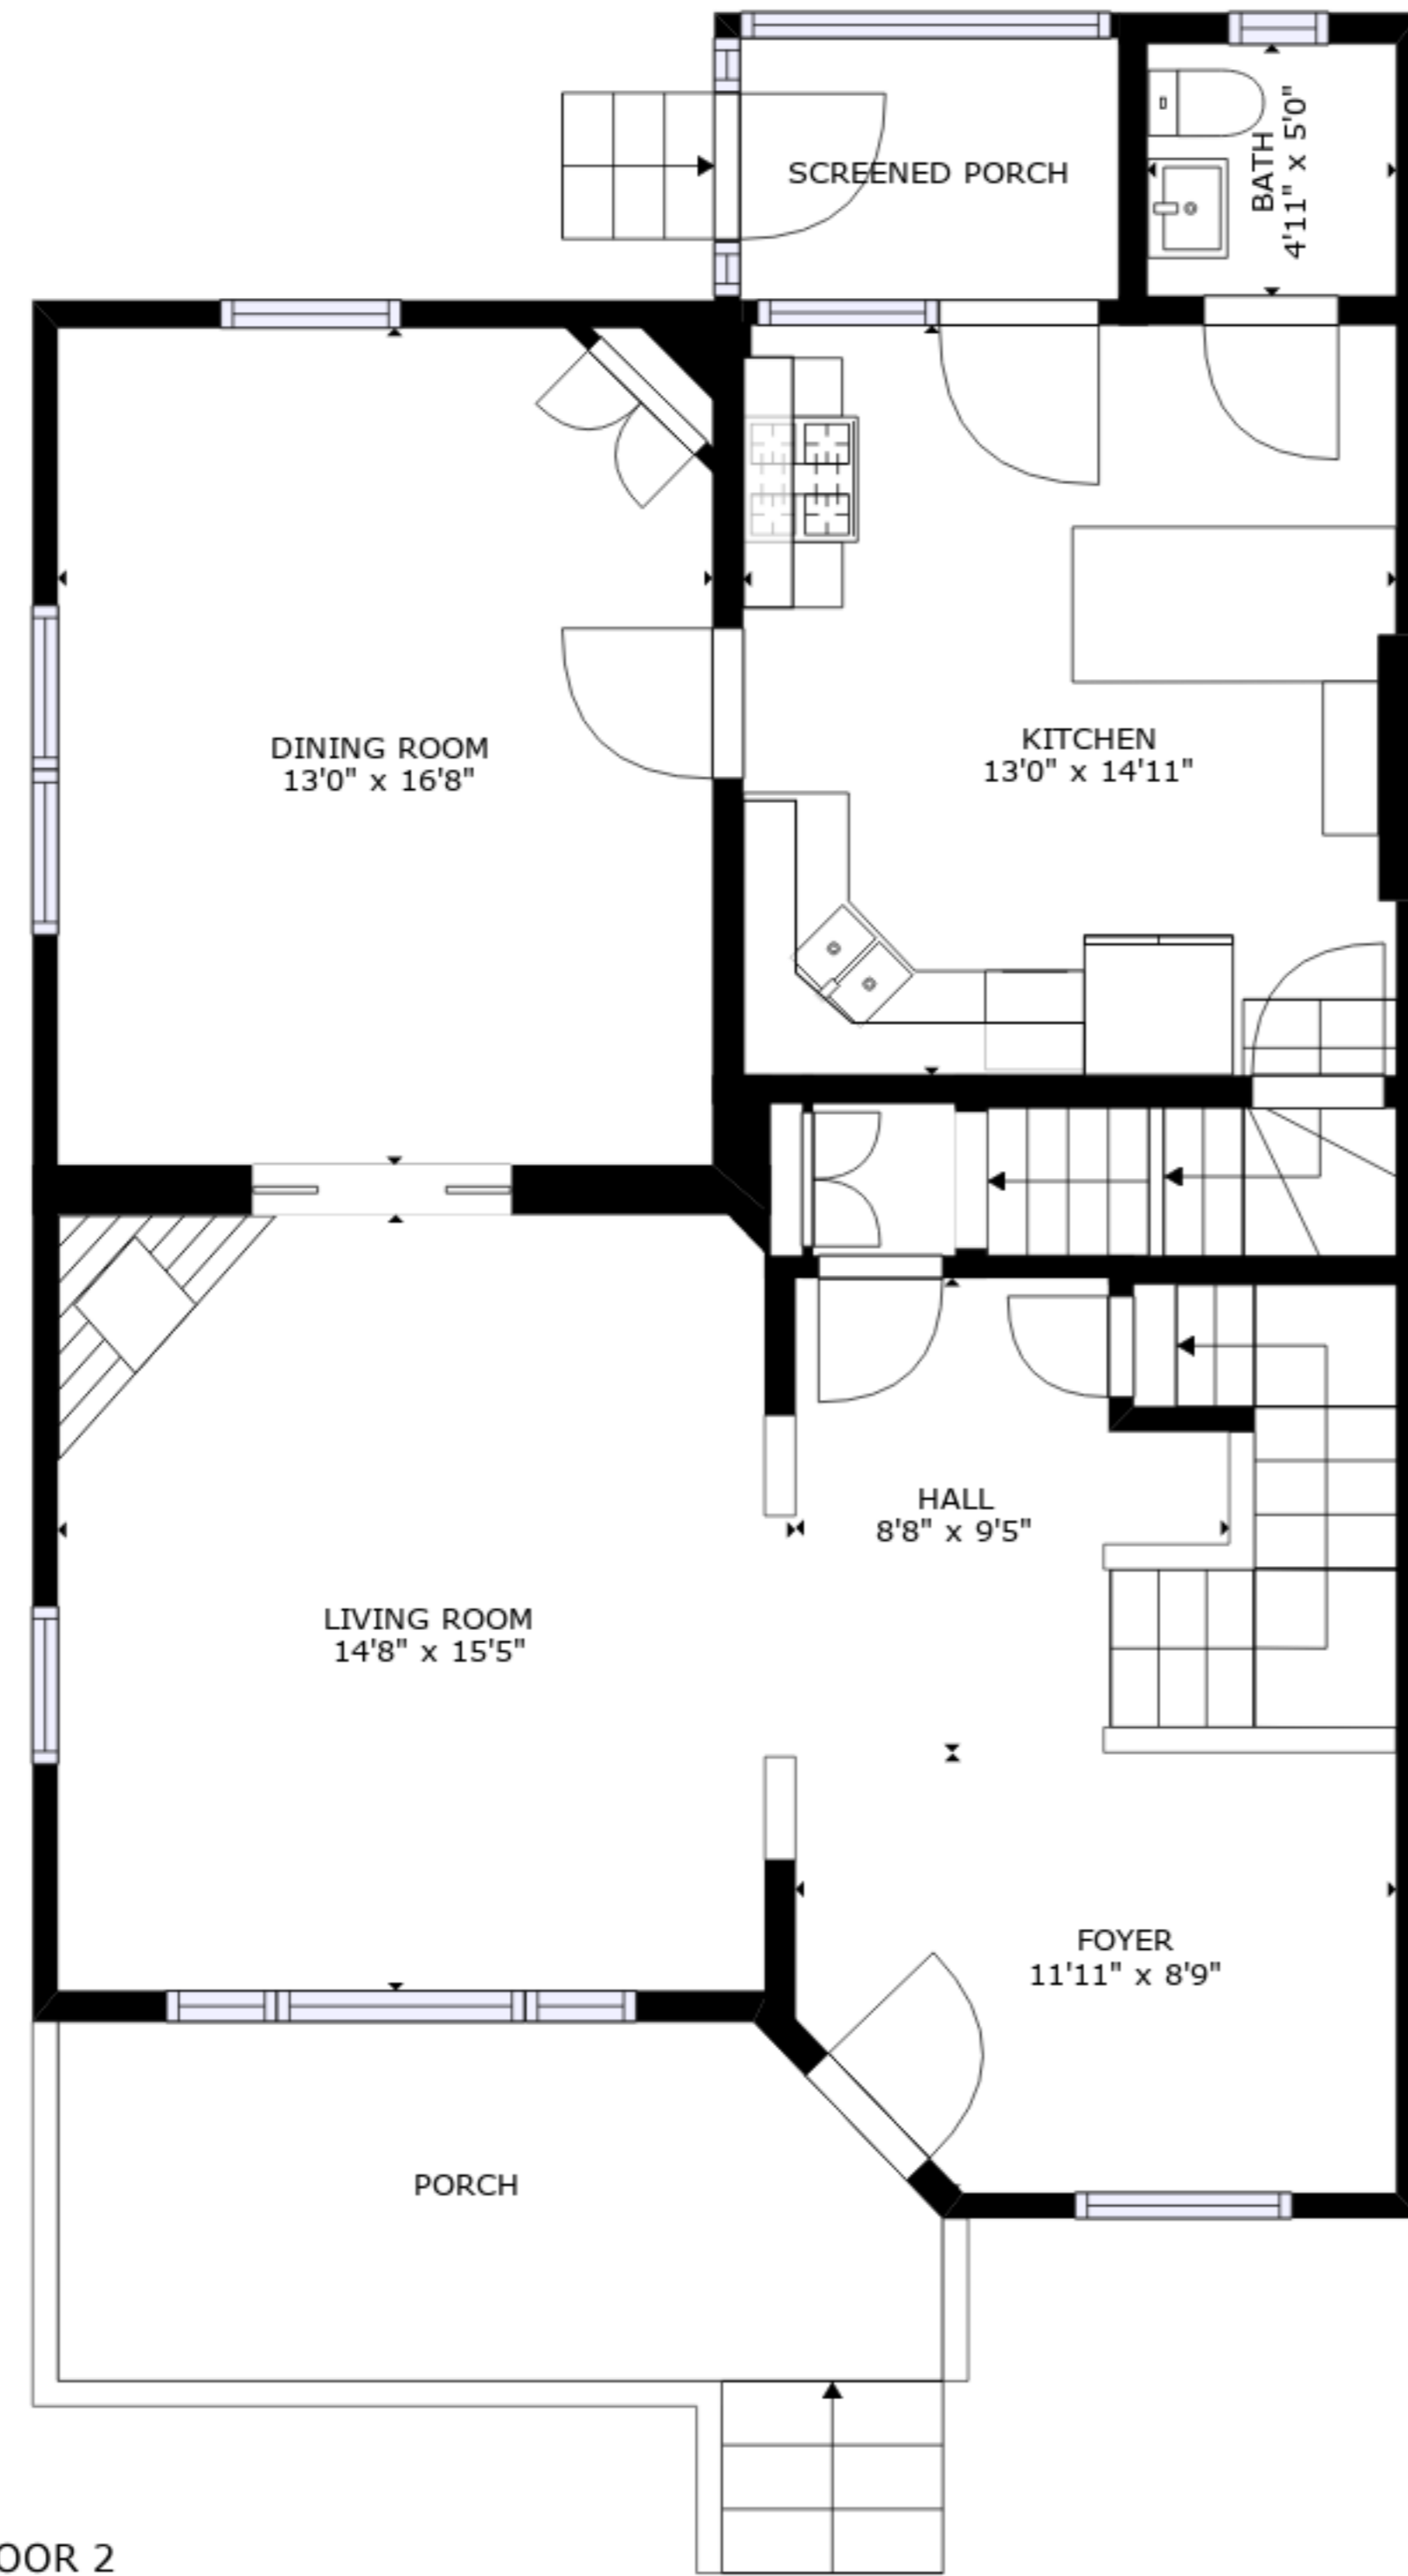

FLOOR 1

FLOOR 2

FLOOR 3

FLOOR 4

GROSS INTERNAL AREA
 FLOOR 1: 562 sq. ft, FLOOR 2: 951 sq. ft
 FLOOR 3: 965 sq. ft, FLOOR 4: 424 sq. ft
 EXCLUDED AREAS: , PORCH: 246 sq. ft
 REDUCED HEADROOM BELOW 1.5M: 167 sq. ft
 TOTAL: 2902 sq. ft

SIZES AND DIMENSIONS ARE APPROXIMATE, ACTUAL MAY VARY.