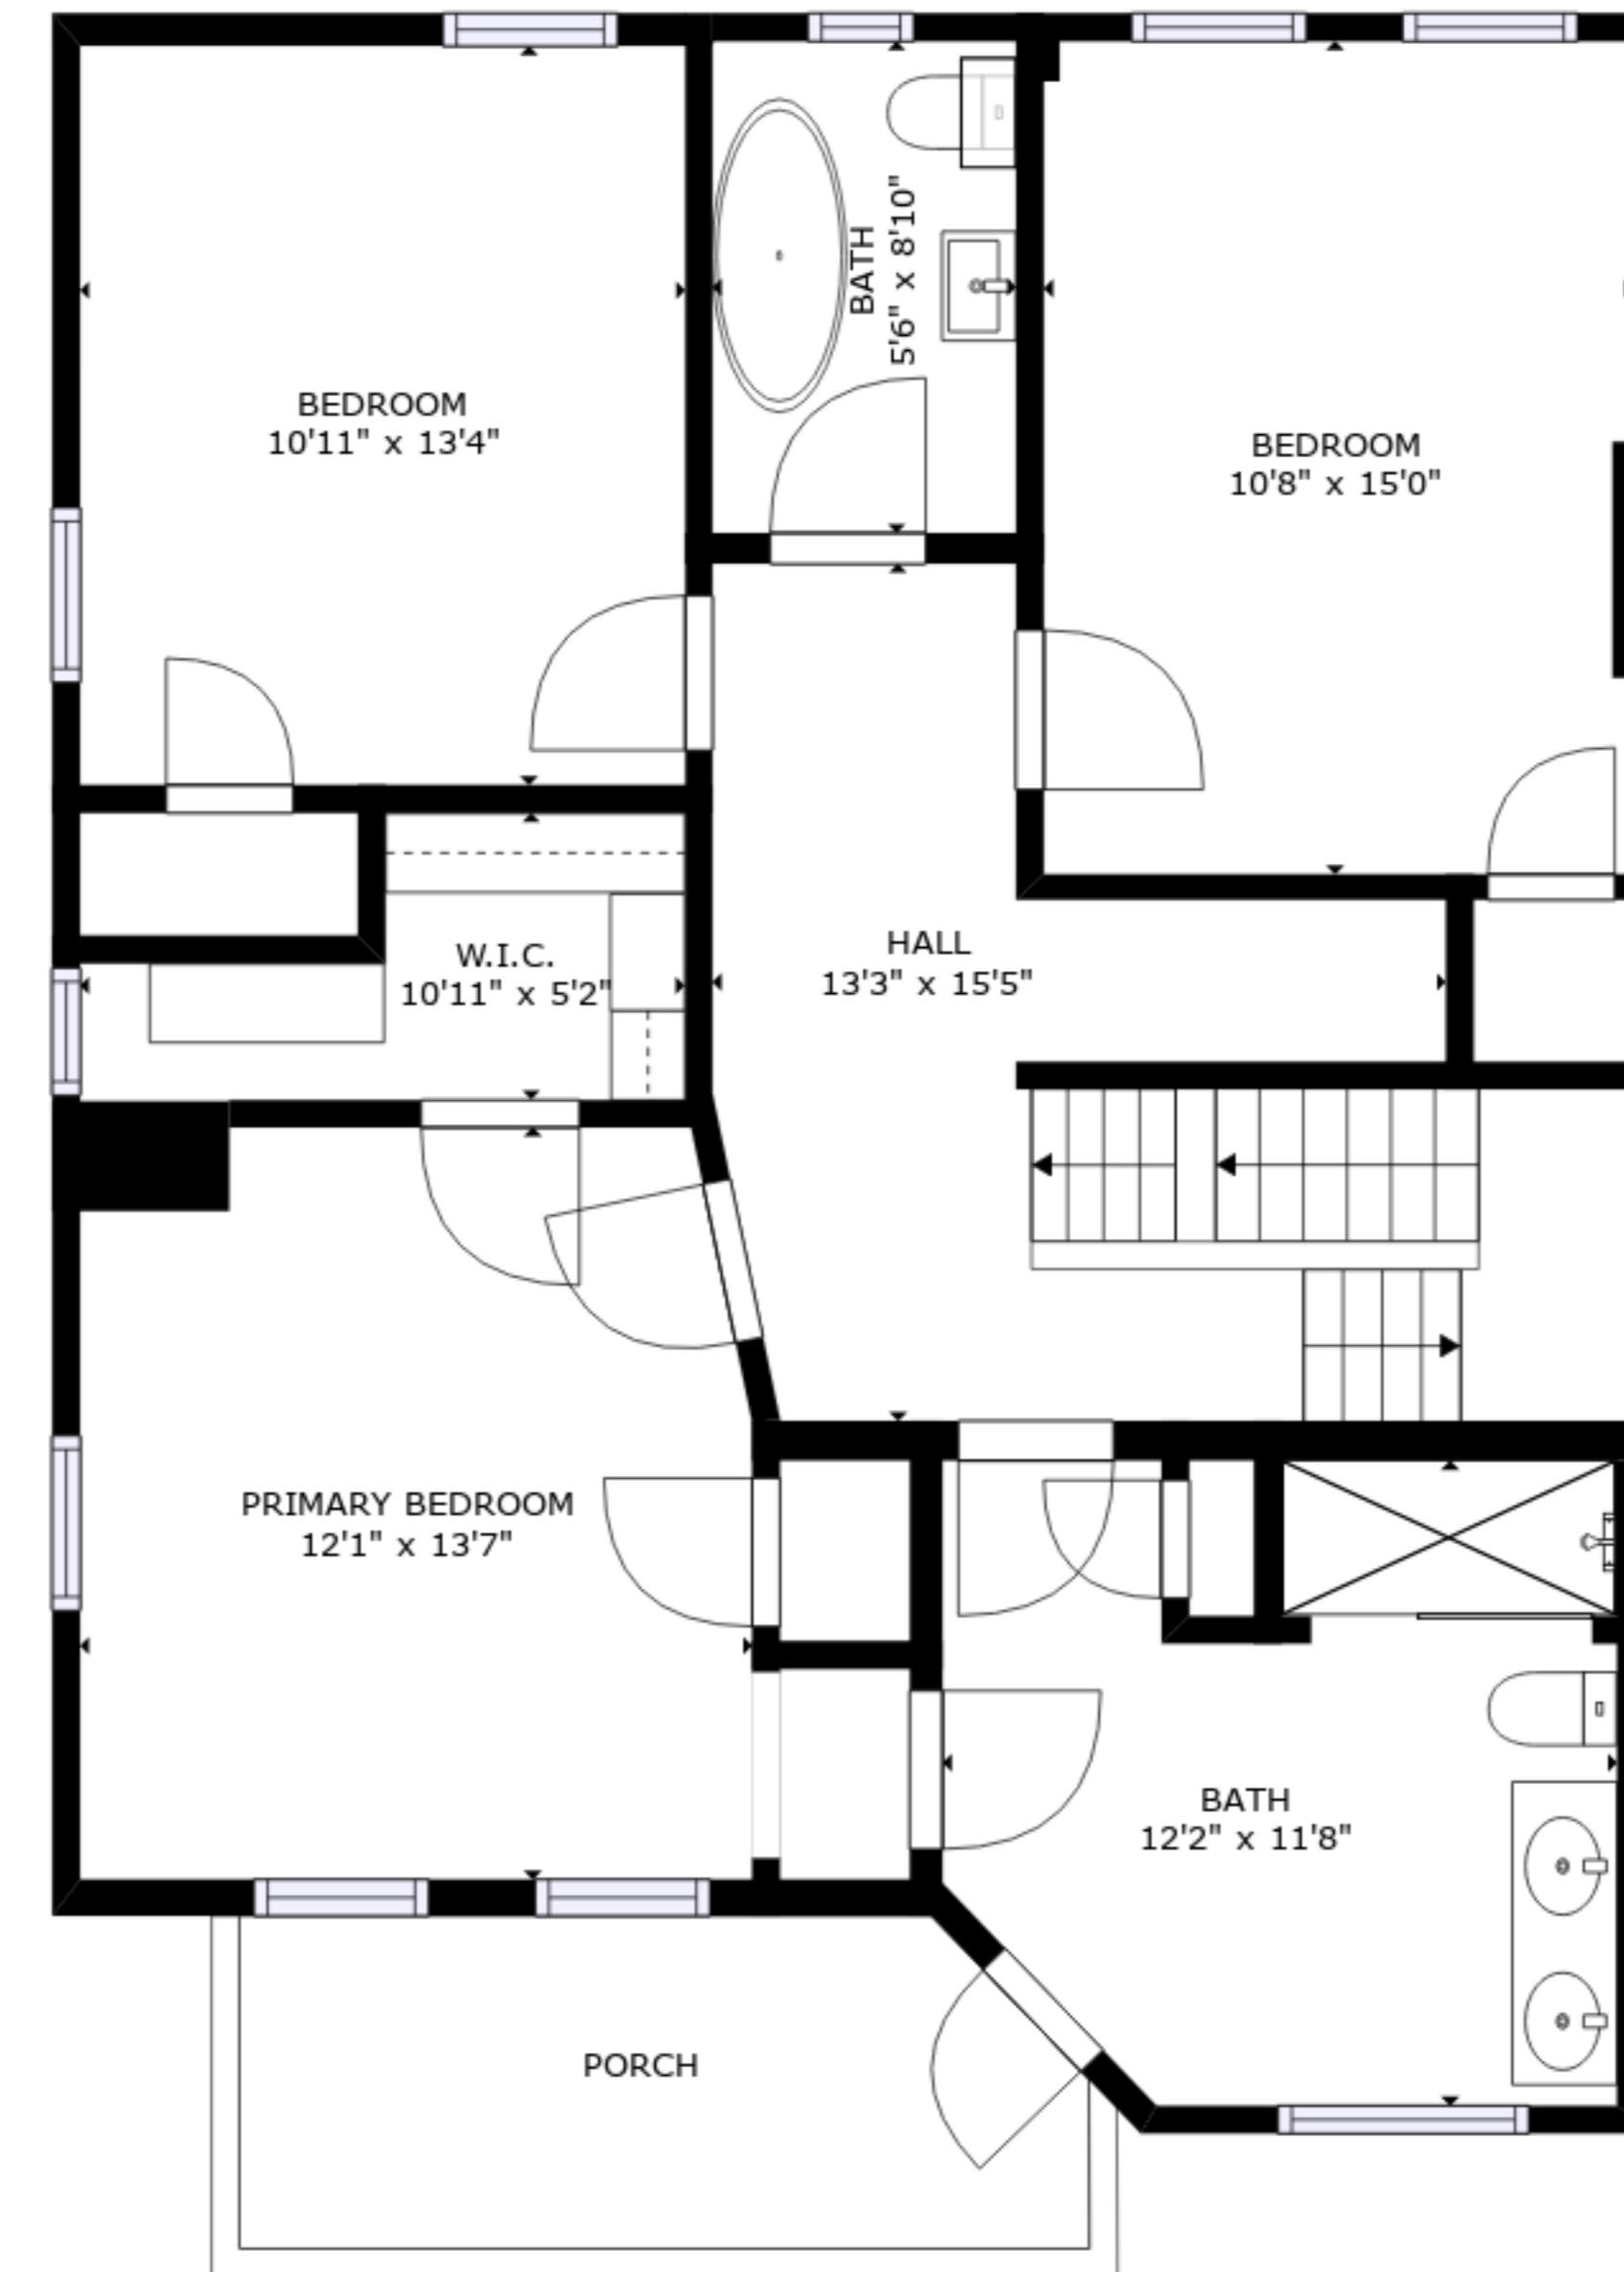

FLOOR 1

FLOOR 2

FLOOR 3

FLOOR 4

GROSS INTERNAL AREA
 FLOOR 1: 562 sq. ft, FLOOR 2: 951 sq. ft
 FLOOR 3: 965 sq. ft, FLOOR 4: 424 sq. ft
 EXCLUDED AREAS: , PORCH: 246 sq. ft
 REDUCED HEADROOM BELOW 1.5M: 167 sq. ft
 TOTAL: 2902 sq. ft

SIZES AND DIMENSIONS ARE APPROXIMATE, ACTUAL MAY VARY.