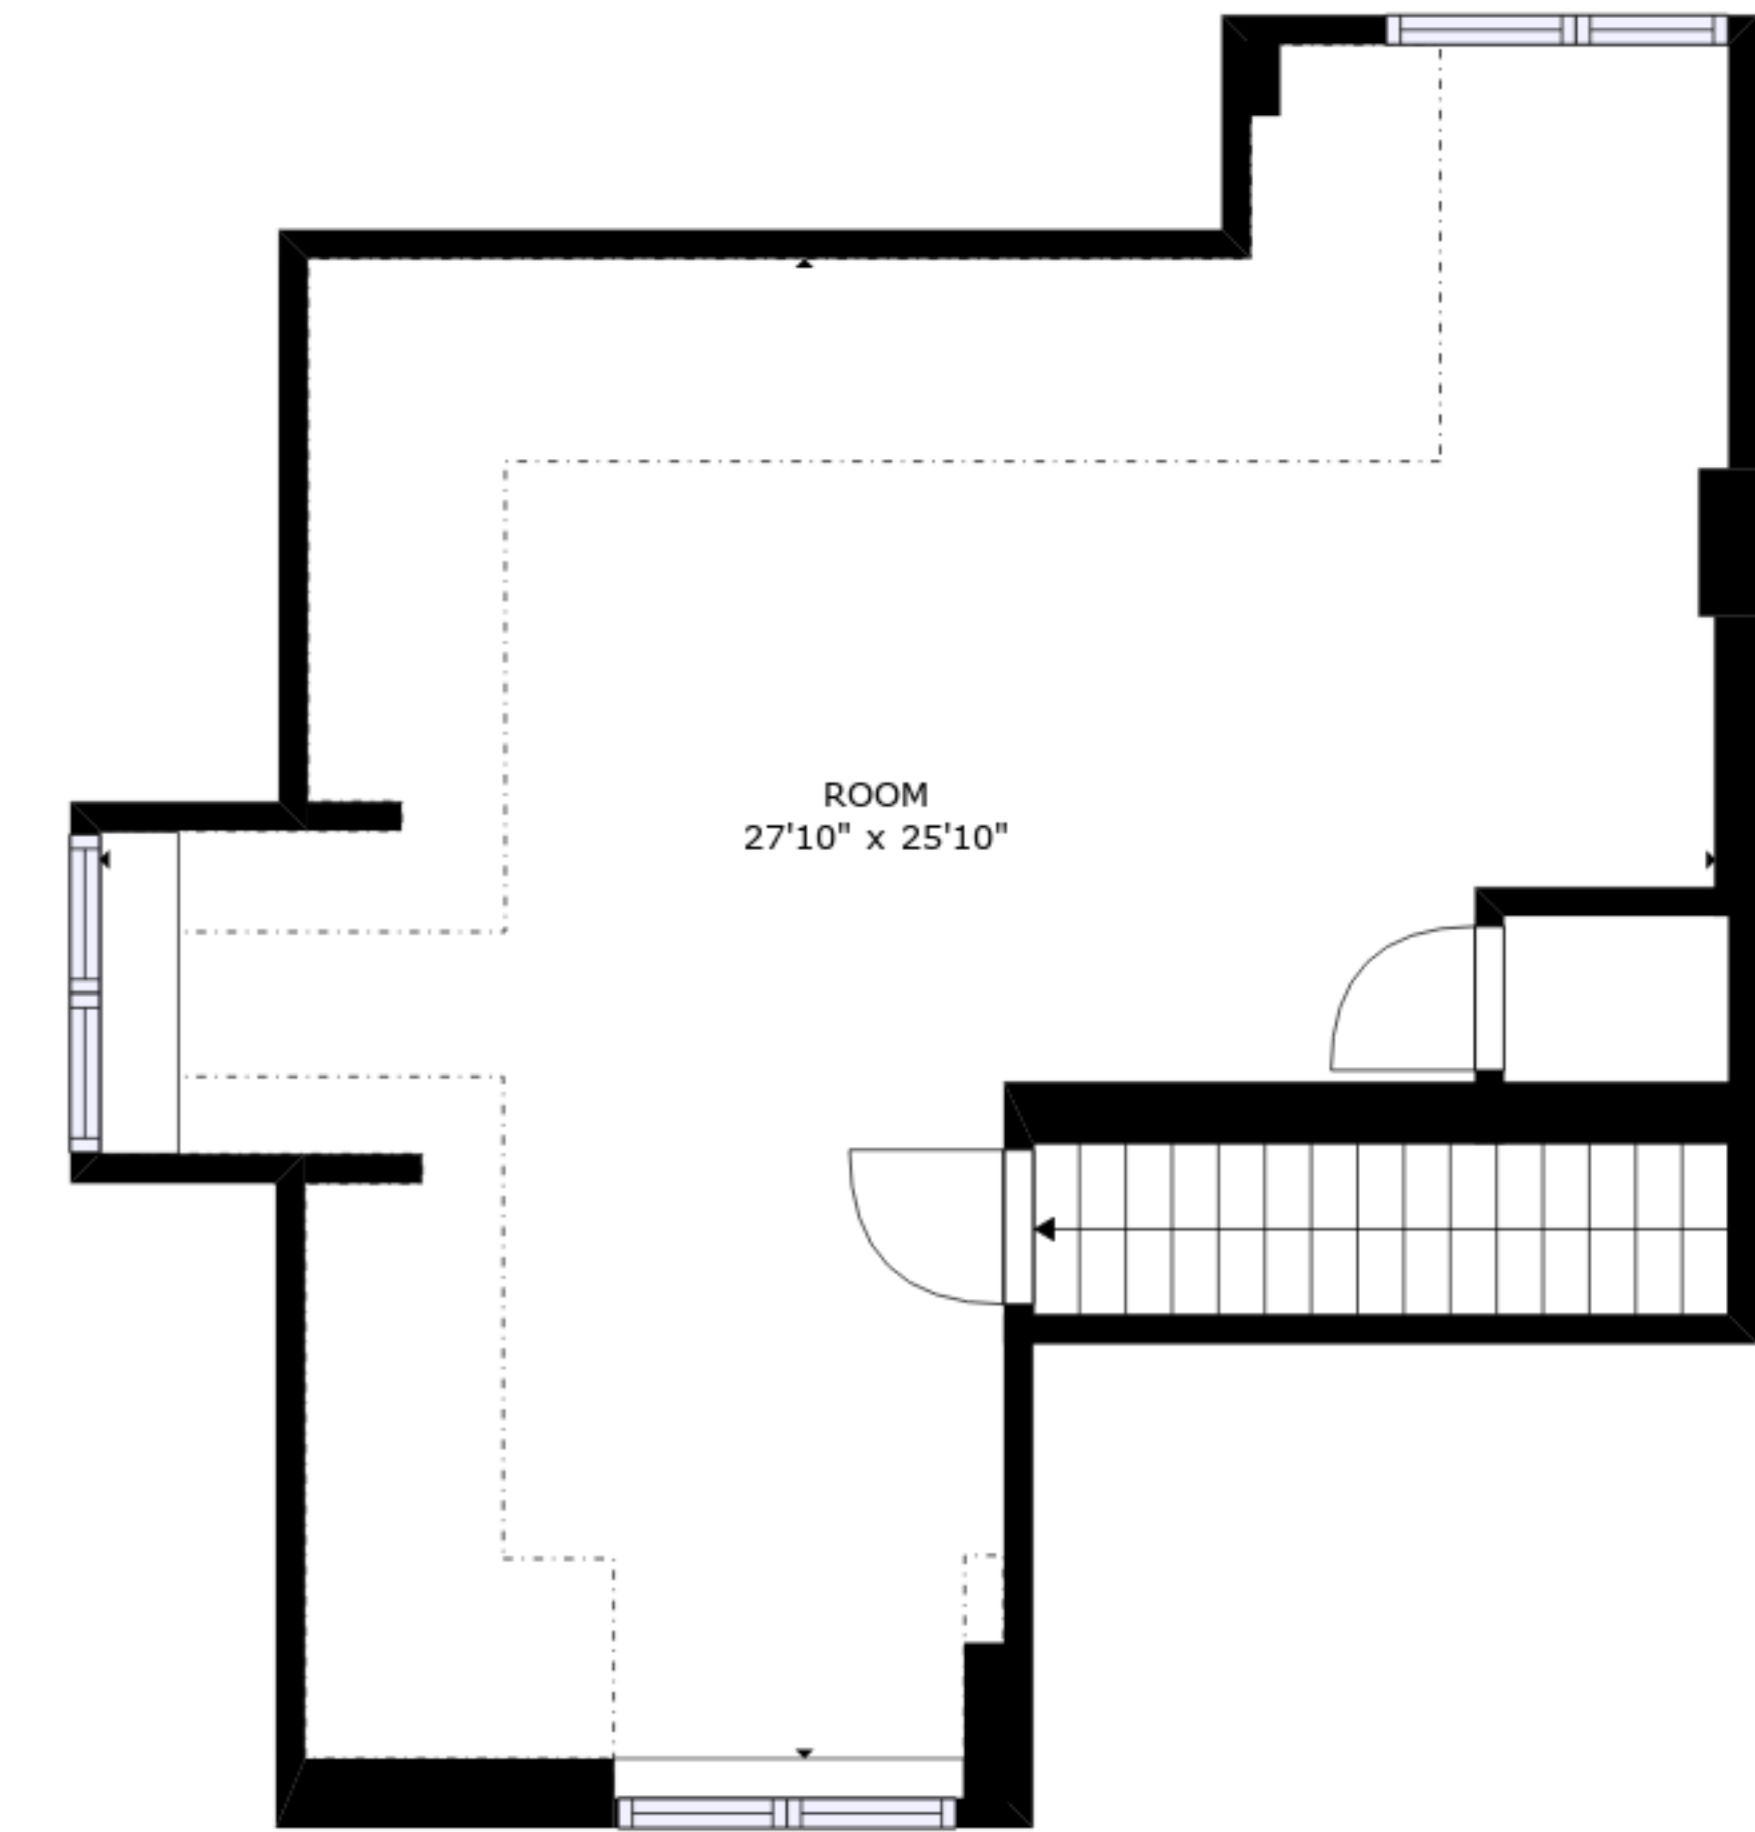

FLOOR 1

FLOOR 2

FLOOR 3

FLOOR 4

GROSS INTERNAL AREA
 FLOOR 1: 562 sq. ft, FLOOR 2: 951 sq. ft
 FLOOR 3: 965 sq. ft, FLOOR 4: 424 sq. ft
 EXCLUDED AREAS: , PORCH: 246 sq. ft
 REDUCED HEADROOM BELOW 1.5M: 167 sq. ft
 TOTAL: 2902 sq. ft

SIZES AND DIMENSIONS ARE APPROXIMATE, ACTUAL MAY VARY.