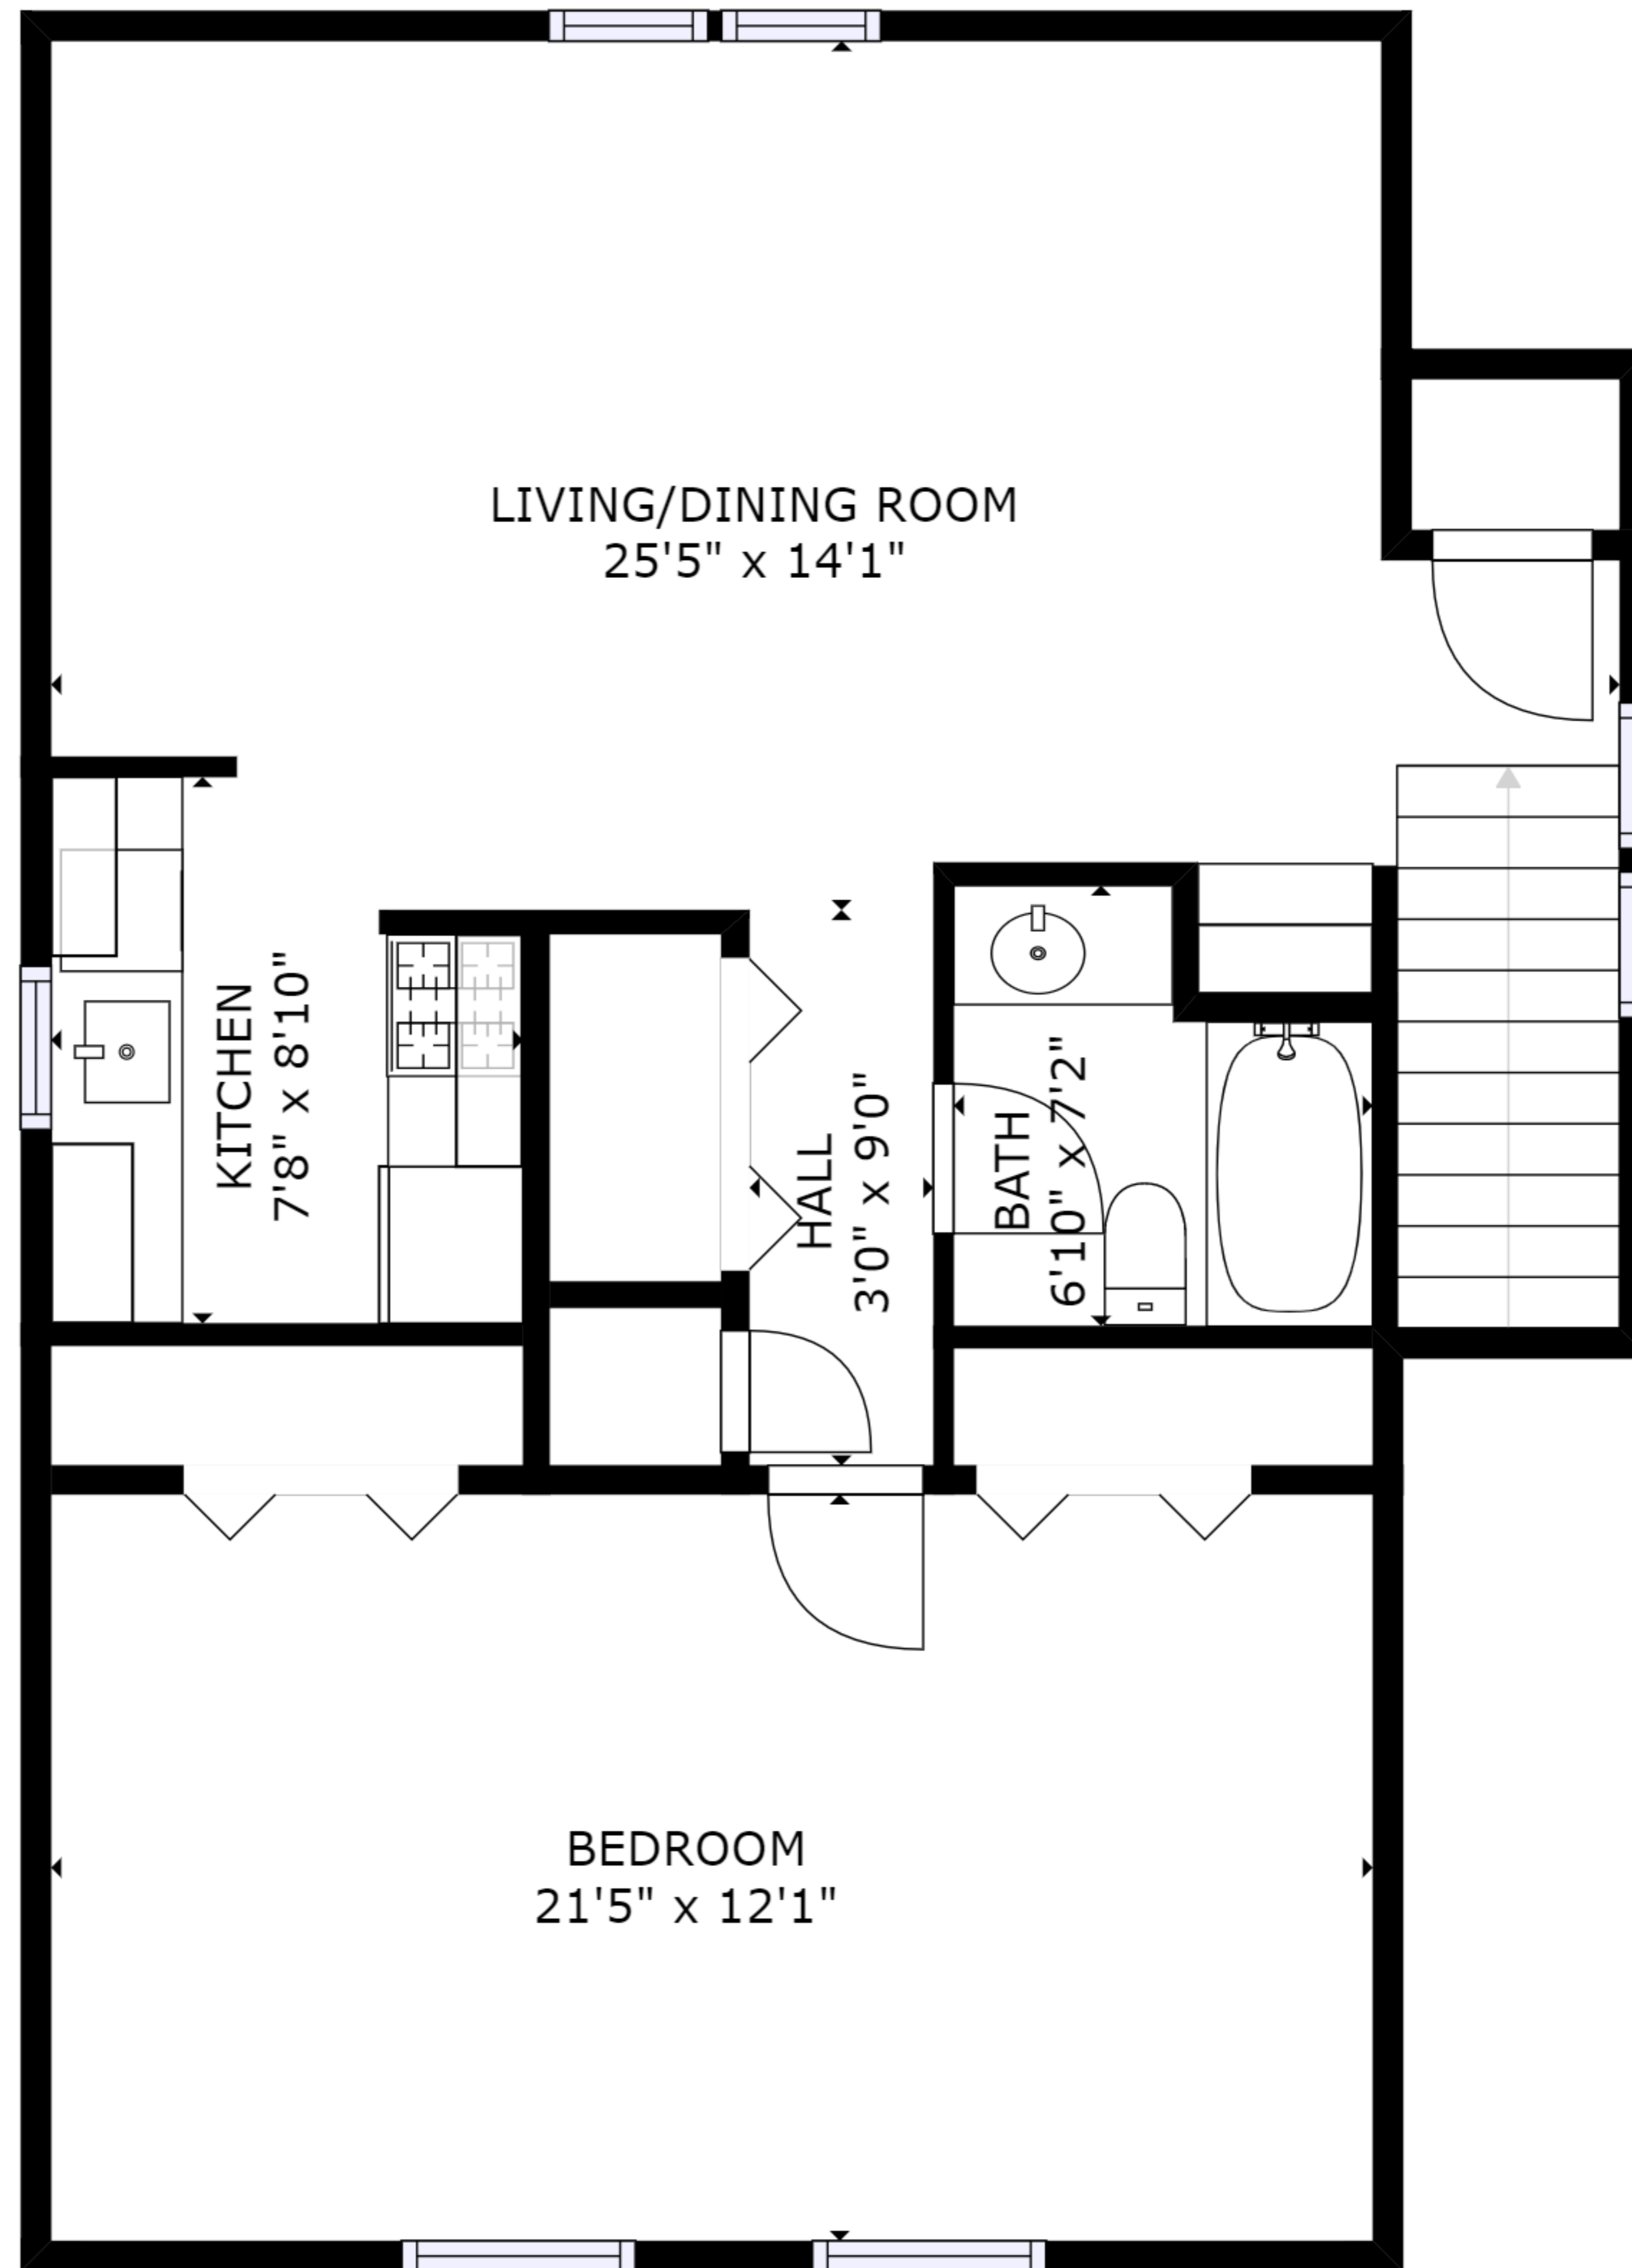

FLOOR 1

FLOOR 2

GROSS INTERNAL AREA  
 FLOOR 1: 51 sq. ft, FLOOR 2: 827 sq. ft  
 TOTAL: 878 sq. ft  
 SIZES AND DIMENSIONS ARE APPROXIMATE, ACTUAL MAY VARY.