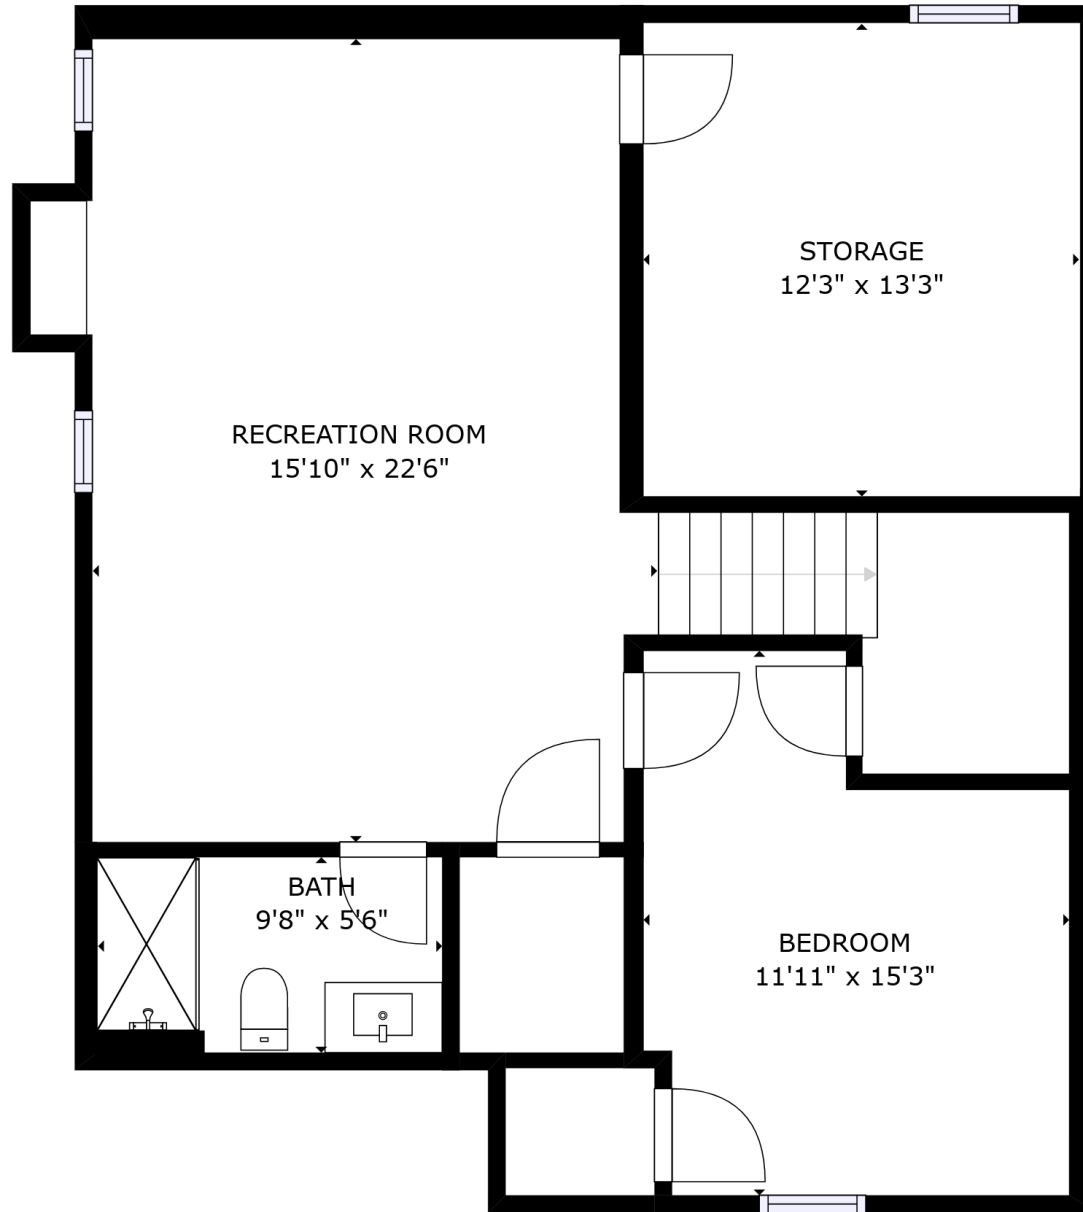

GROSS INTERNAL AREA  
FLOOR 1: 858 sq. ft, FLOOR 2: 1126 sq. ft  
FLOOR 3: 1042 sq. ft, EXCLUDED AREAS:  
PORCH: 284 sq. ft, BALCONY: 125 sq. ft  
TOTAL: 3026 sq. ft

SIZES AND DIMENSIONS ARE APPROXIMATE, ACTUAL MAY VARY.

FLOOR 2

FLOOR 3

FLOOR 1

GROSS INTERNAL AREA

FLOOR 1: 858 sq. ft, FLOOR 2: 1126 sq. ft

FLOOR 3: 1042 sq. ft, EXCLUDED AREAS:

PORCH: 284 sq. ft, BALCONY: 125 sq. ft

TOTAL: 3026 sq. ft