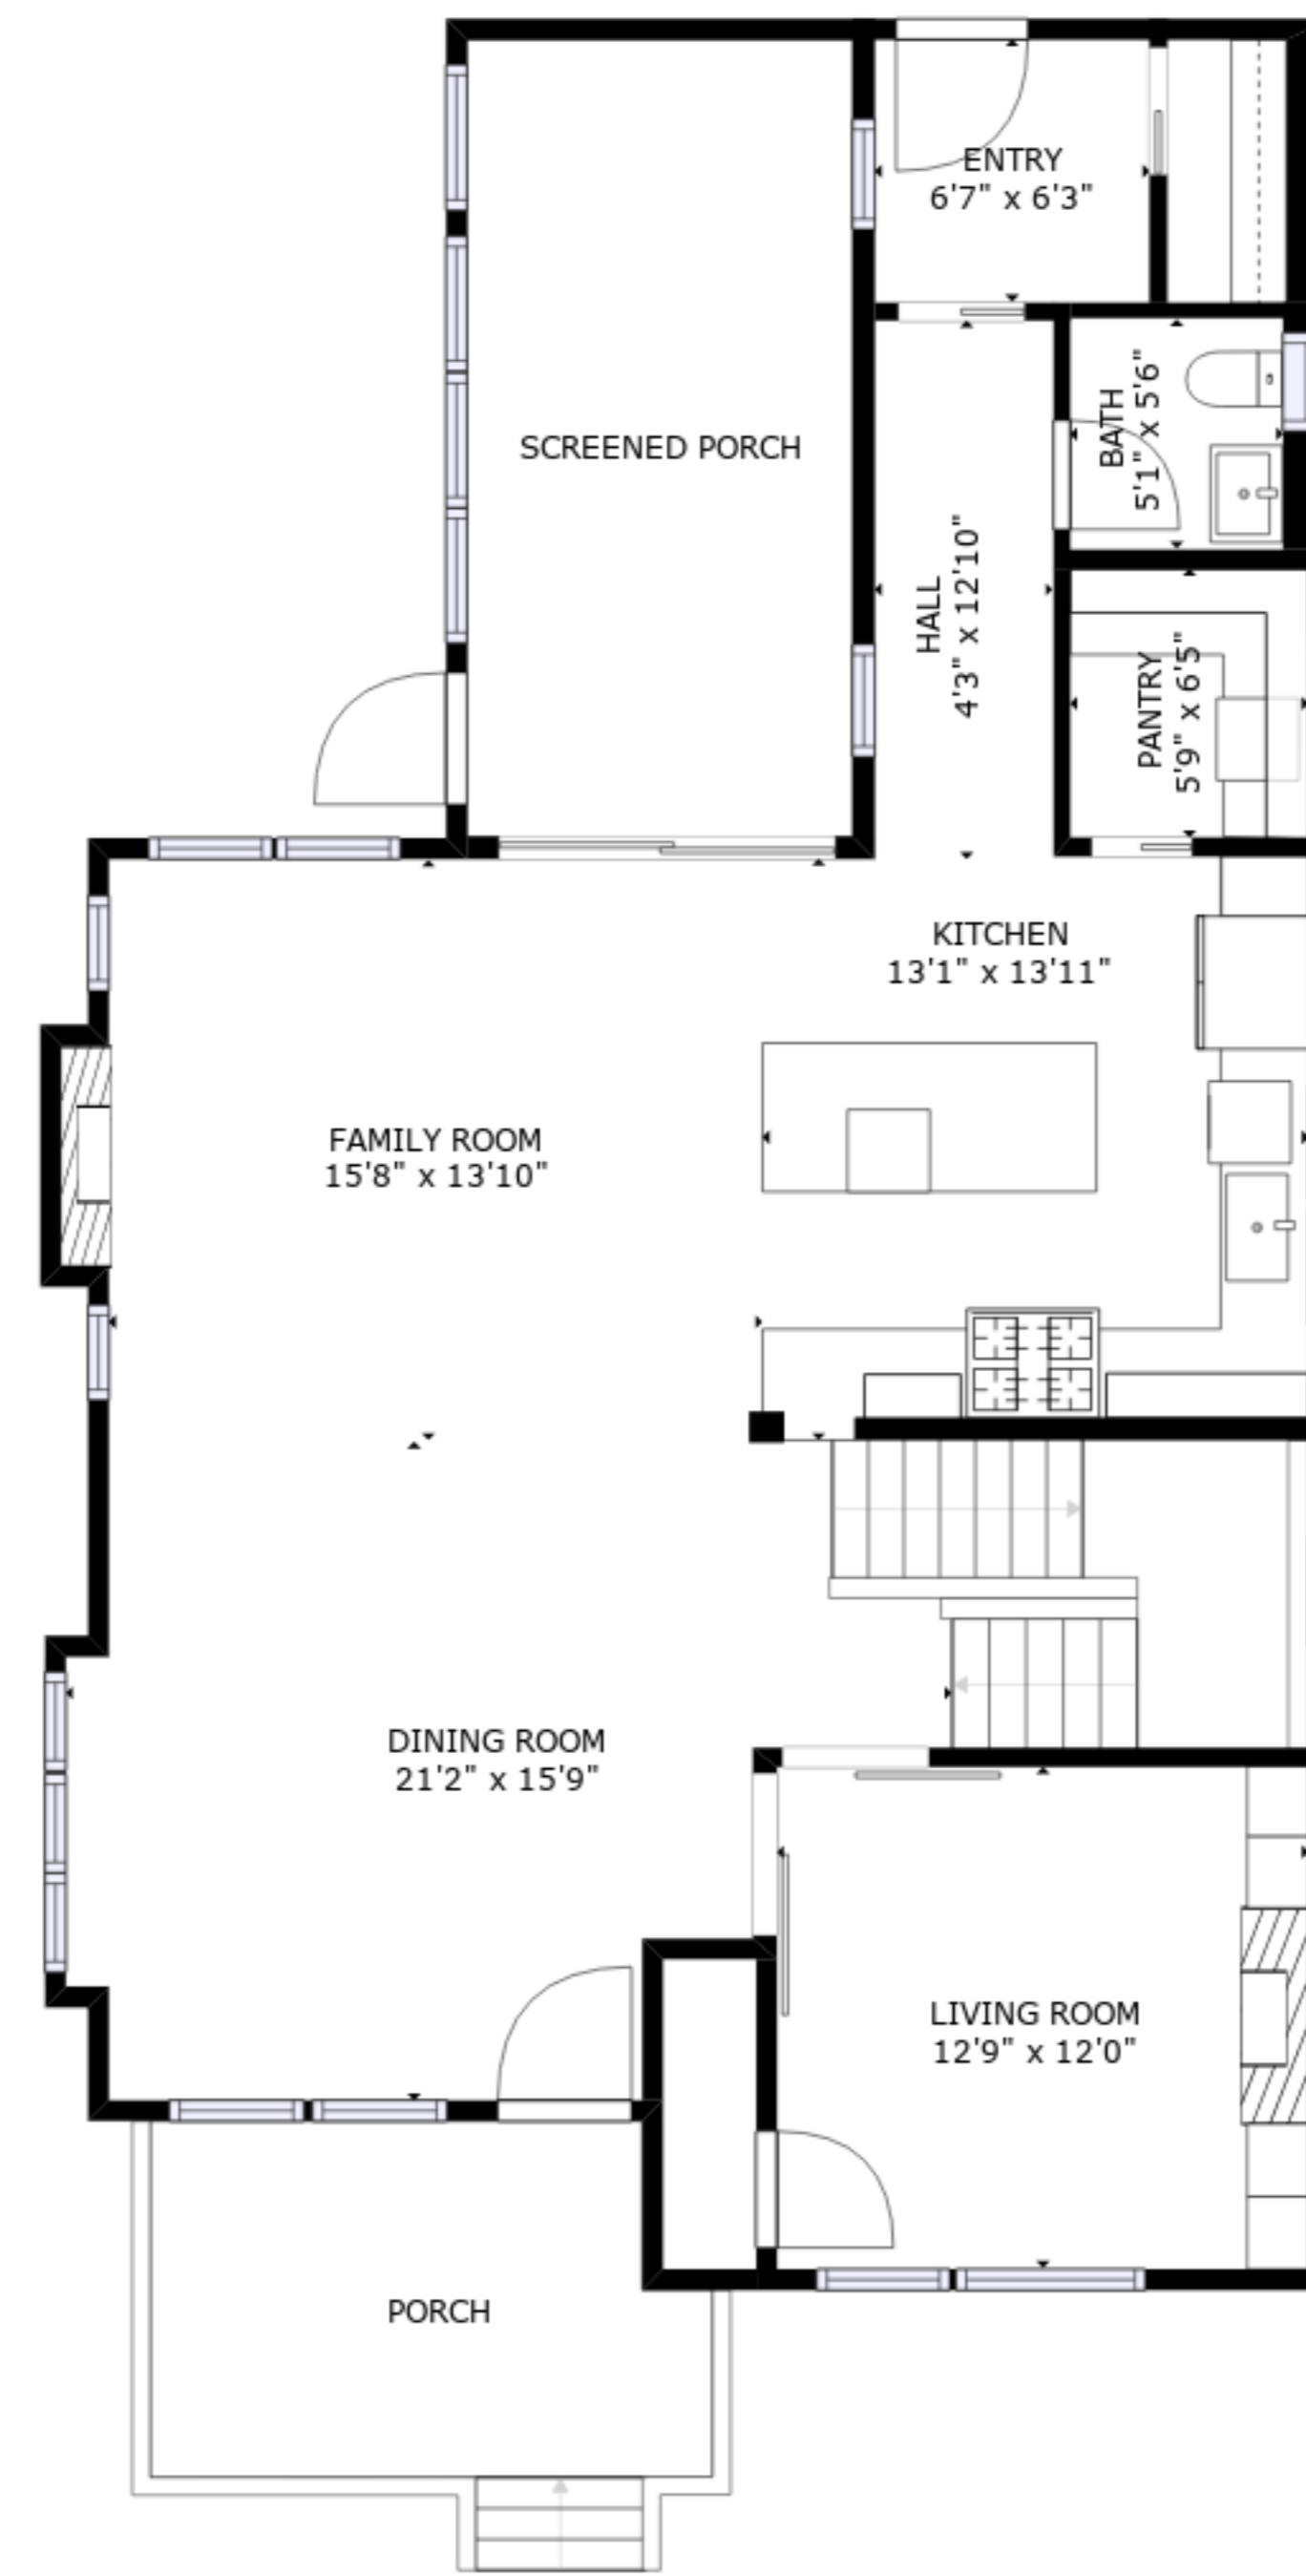

GROSS INTERNAL AREA  
FLOOR 1: 858 sq. ft, FLOOR 2: 1126 sq. ft  
FLOOR 3: 1042 sq. ft, EXCLUDED AREAS:  
PORCH: 284 sq. ft, BALCONY: 125 sq. ft  
TOTAL: 3026 sq. ft

SIZES AND DIMENSIONS ARE APPROXIMATE, ACTUAL MAY VARY.

FLOOR 2

FLOOR 3

FLOOR 1

GROSS INTERNAL AREA

FLOOR 1: 858 sq. ft, FLOOR 2: 1126 sq. ft

FLOOR 3: 1042 sq. ft, EXCLUDED AREAS:

PORCH: 284 sq. ft, BALCONY: 125 sq. ft

TOTAL: 3026 sq. ft