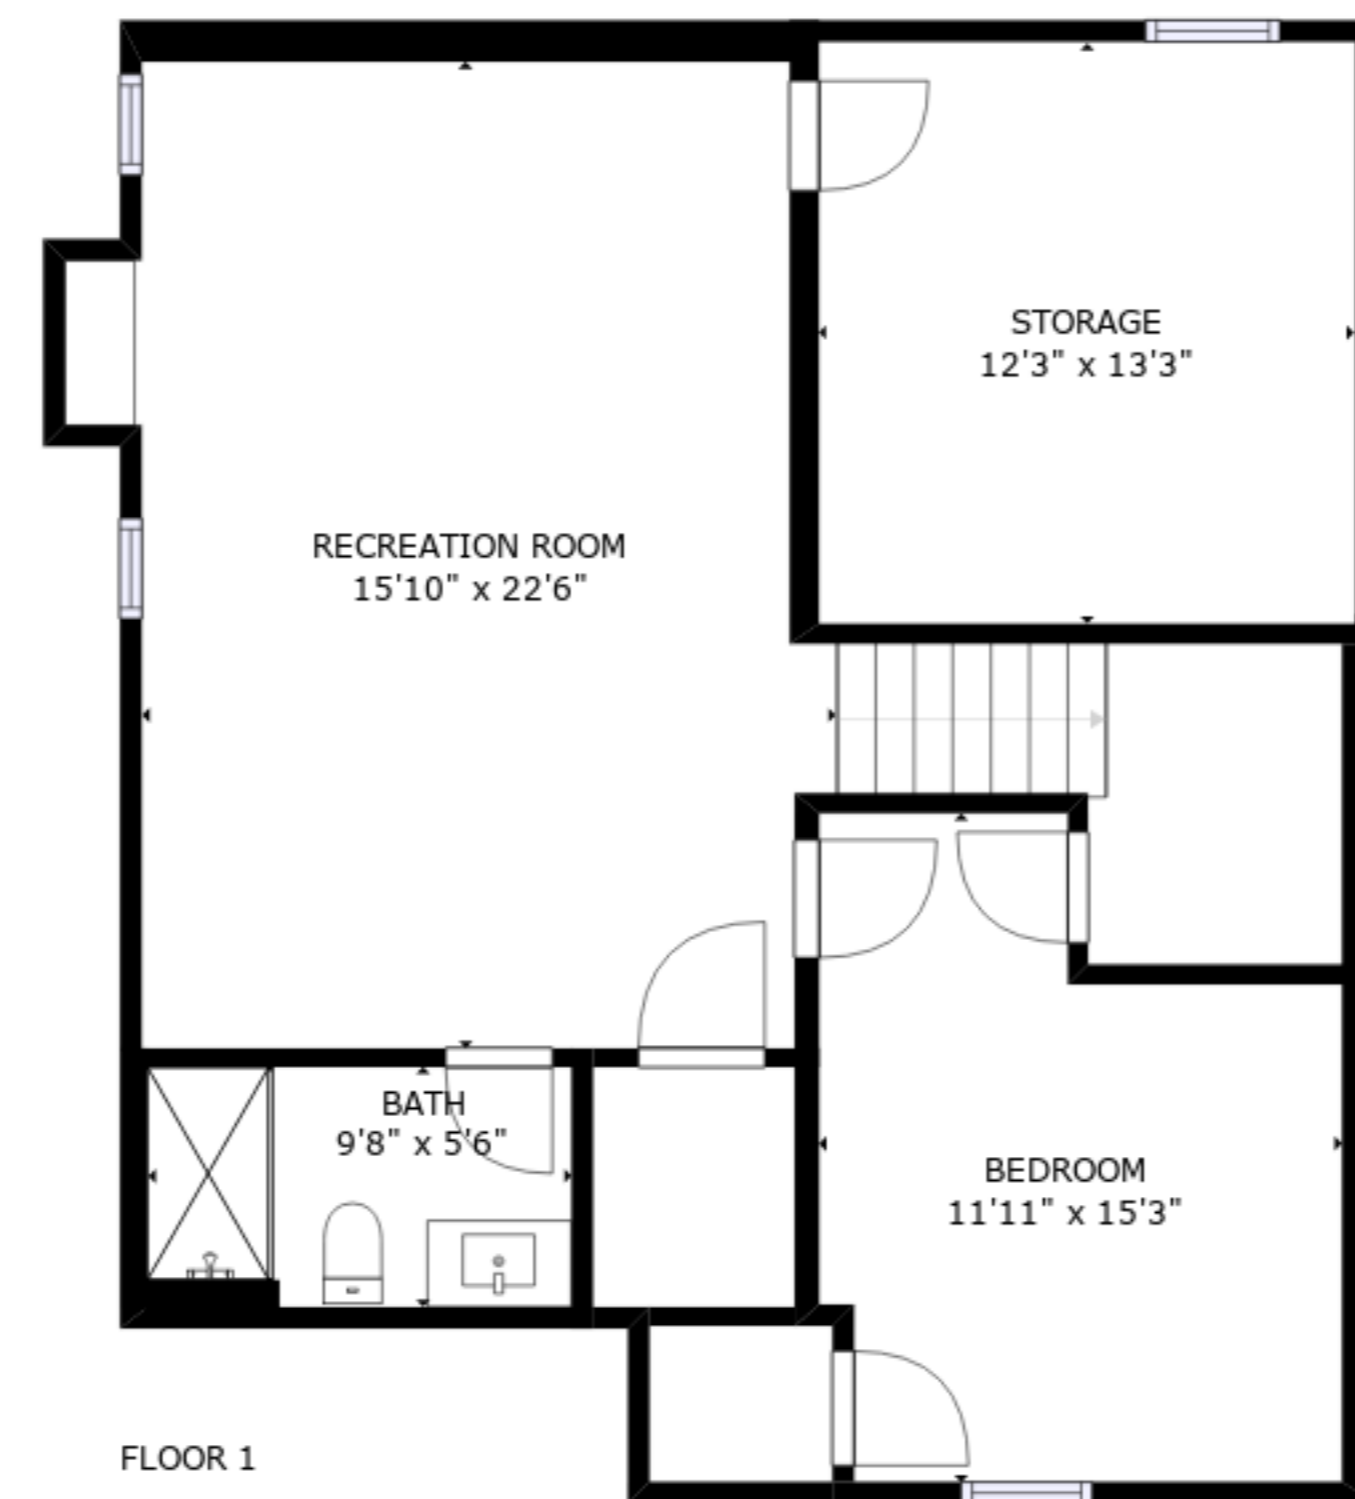

GROSS INTERNAL AREA  
FLOOR 1: 858 sq. ft, FLOOR 2: 1126 sq. ft  
FLOOR 3: 1042 sq. ft, EXCLUDED AREAS:  
PORCH: 284 sq. ft, BALCONY: 125 sq. ft  
TOTAL: 3026 sq. ft

SIZES AND DIMENSIONS ARE APPROXIMATE, ACTUAL MAY VARY.

FLOOR 2

FLOOR 3

FLOOR 1

GROSS INTERNAL AREA

FLOOR 1: 858 sq. ft, FLOOR 2: 1126 sq. ft

FLOOR 3: 1042 sq. ft, EXCLUDED AREAS:

PORCH: 284 sq. ft, BALCONY: 125 sq. ft

TOTAL: 3026 sq. ft