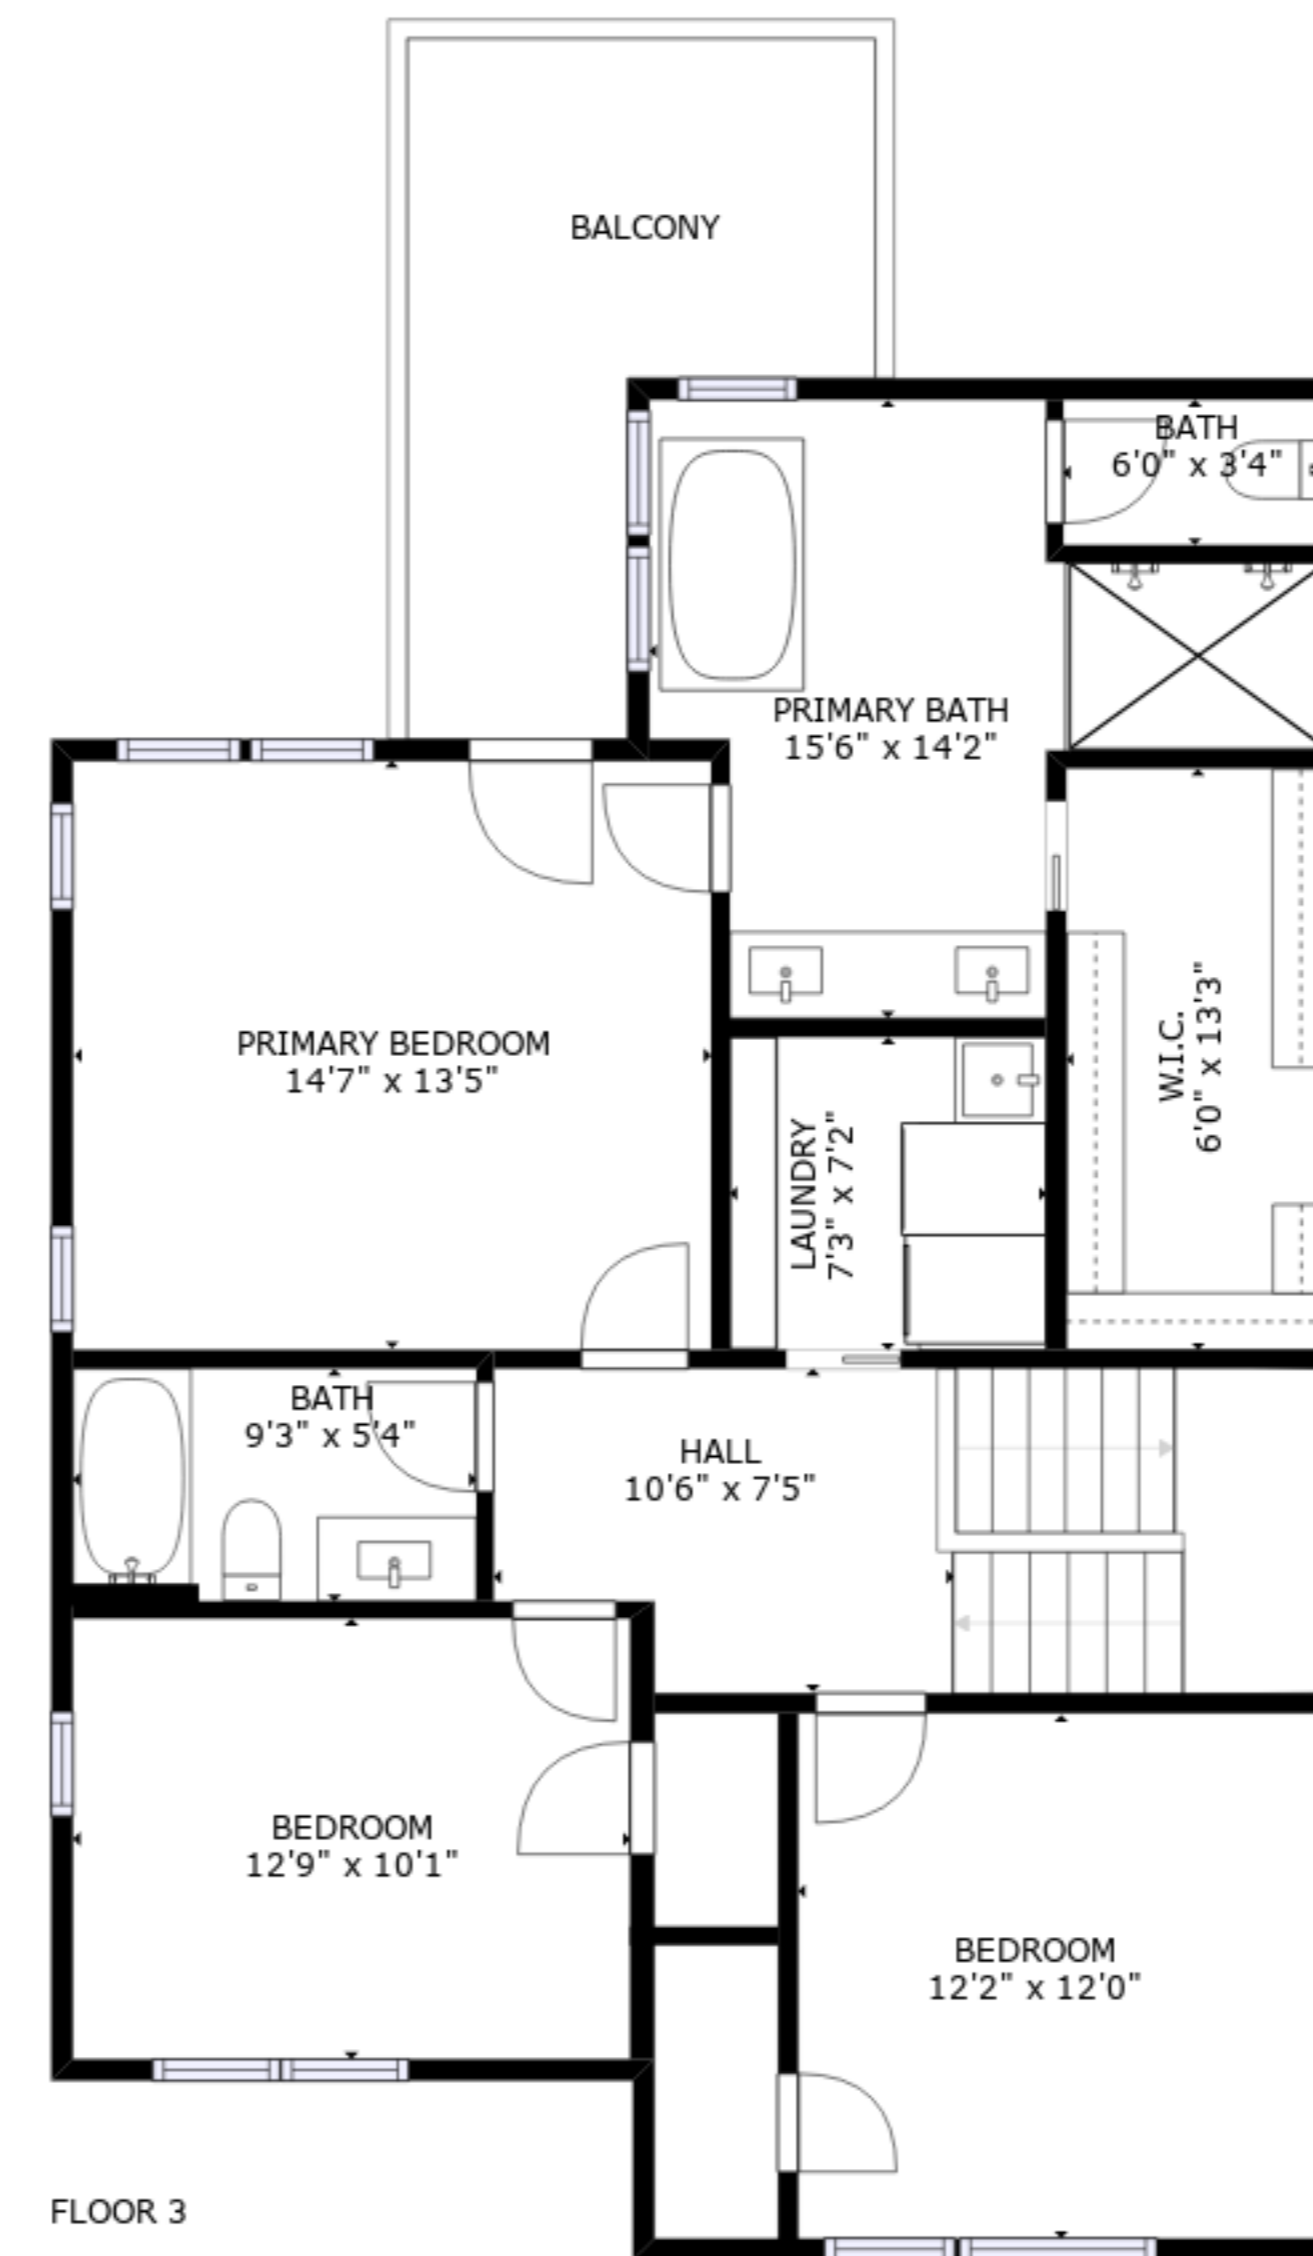

GROSS INTERNAL AREA  
FLOOR 1: 858 sq. ft, FLOOR 2: 1126 sq. ft  
FLOOR 3: 1042 sq. ft, EXCLUDED AREAS:  
PORCH: 284 sq. ft, BALCONY: 125 sq. ft  
TOTAL: 3026 sq. ft

SIZES AND DIMENSIONS ARE APPROXIMATE, ACTUAL MAY VARY.

FLOOR 2

FLOOR 3

FLOOR 1

GROSS INTERNAL AREA

FLOOR 1: 858 sq. ft, FLOOR 2: 1126 sq. ft

FLOOR 3: 1042 sq. ft, EXCLUDED AREAS:

PORCH: 284 sq. ft, BALCONY: 125 sq. ft

TOTAL: 3026 sq. ft