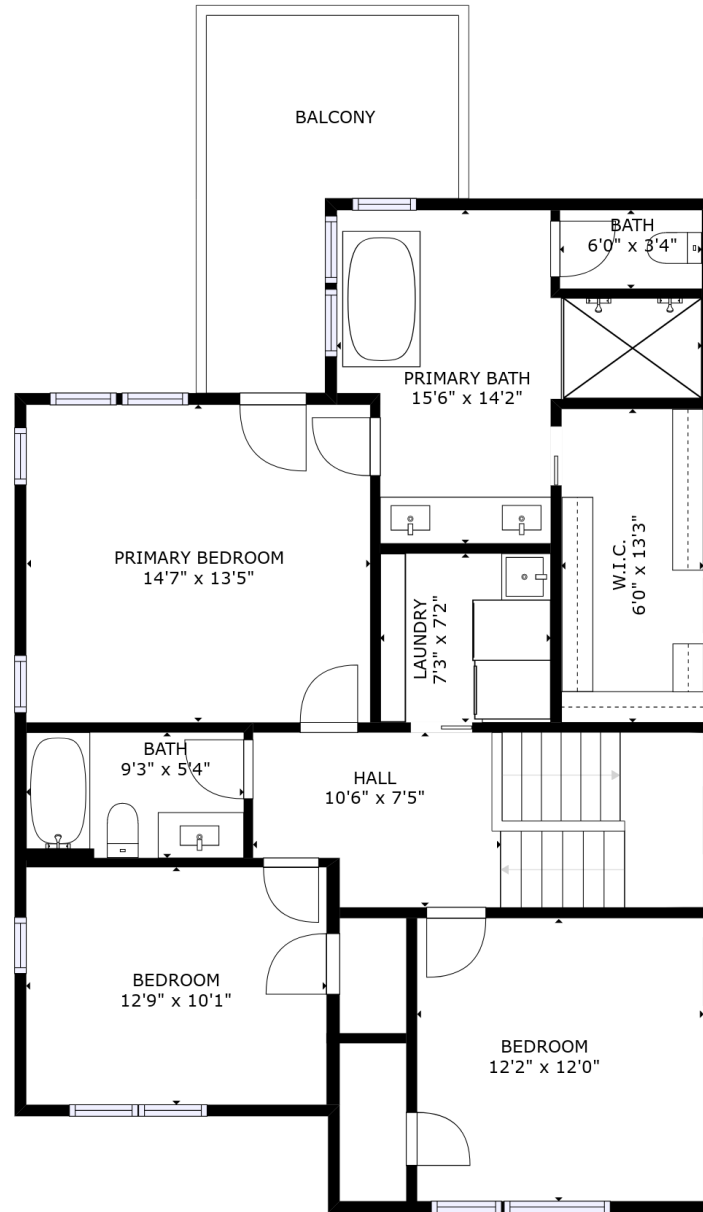

GROSS INTERNAL AREA  
FLOOR 1: 858 sq. ft, FLOOR 2: 1126 sq. ft  
FLOOR 3: 1042 sq. ft, EXCLUDED AREAS:  
PORCH: 284 sq. ft, BALCONY: 125 sq. ft  
TOTAL: 3026 sq. ft

SIZES AND DIMENSIONS ARE APPROXIMATE, ACTUAL MAY VARY.

FLOOR 2

FLOOR 3

FLOOR 1

GROSS INTERNAL AREA

FLOOR 1: 858 sq. ft, FLOOR 2: 1126 sq. ft

FLOOR 3: 1042 sq. ft, EXCLUDED AREAS:

PORCH: 284 sq. ft, BALCONY: 125 sq. ft

TOTAL: 3026 sq. ft