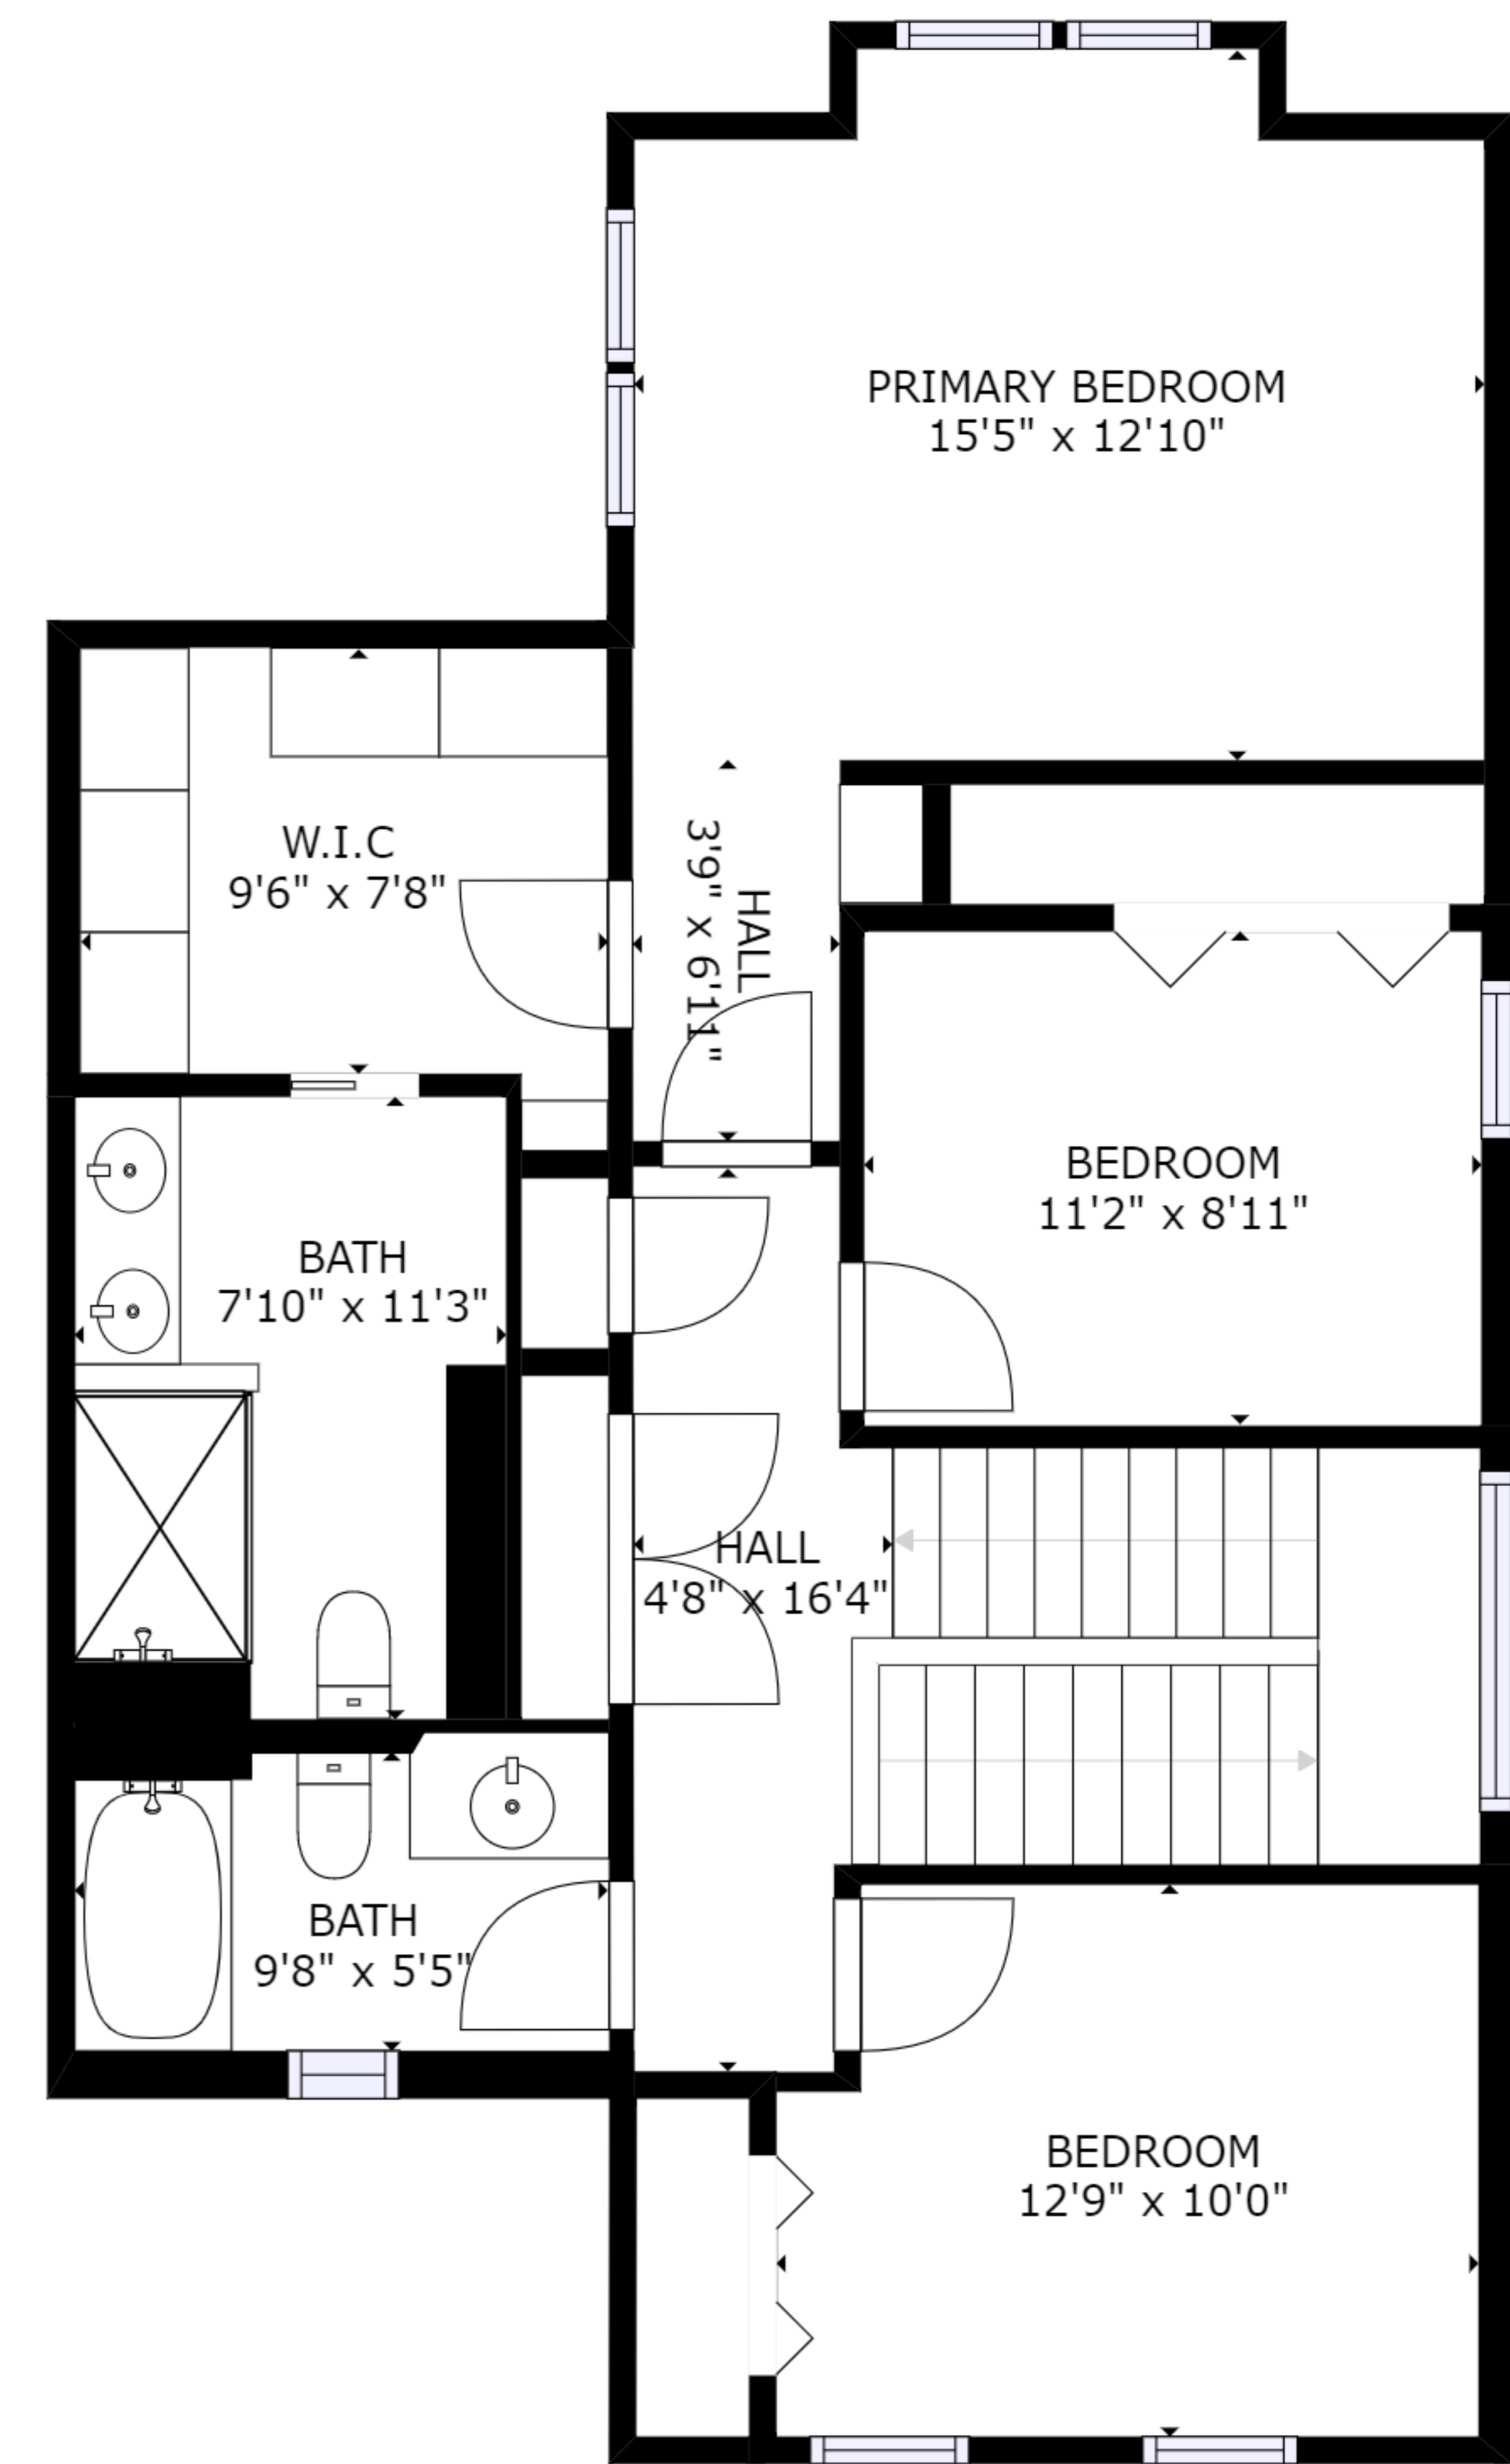

FLOOR 1

FLOOR 2

FLOOR 3

GROSS INTERNAL AREA
 FLOOR 1: 634 sq. ft, FLOOR 2: 939 sq. ft
 FLOOR 3: 906 sq. ft
 TOTAL: 2479 sq. ft

SIZES AND DIMENSIONS ARE APPROXIMATE, ACTUAL MAY VARY.