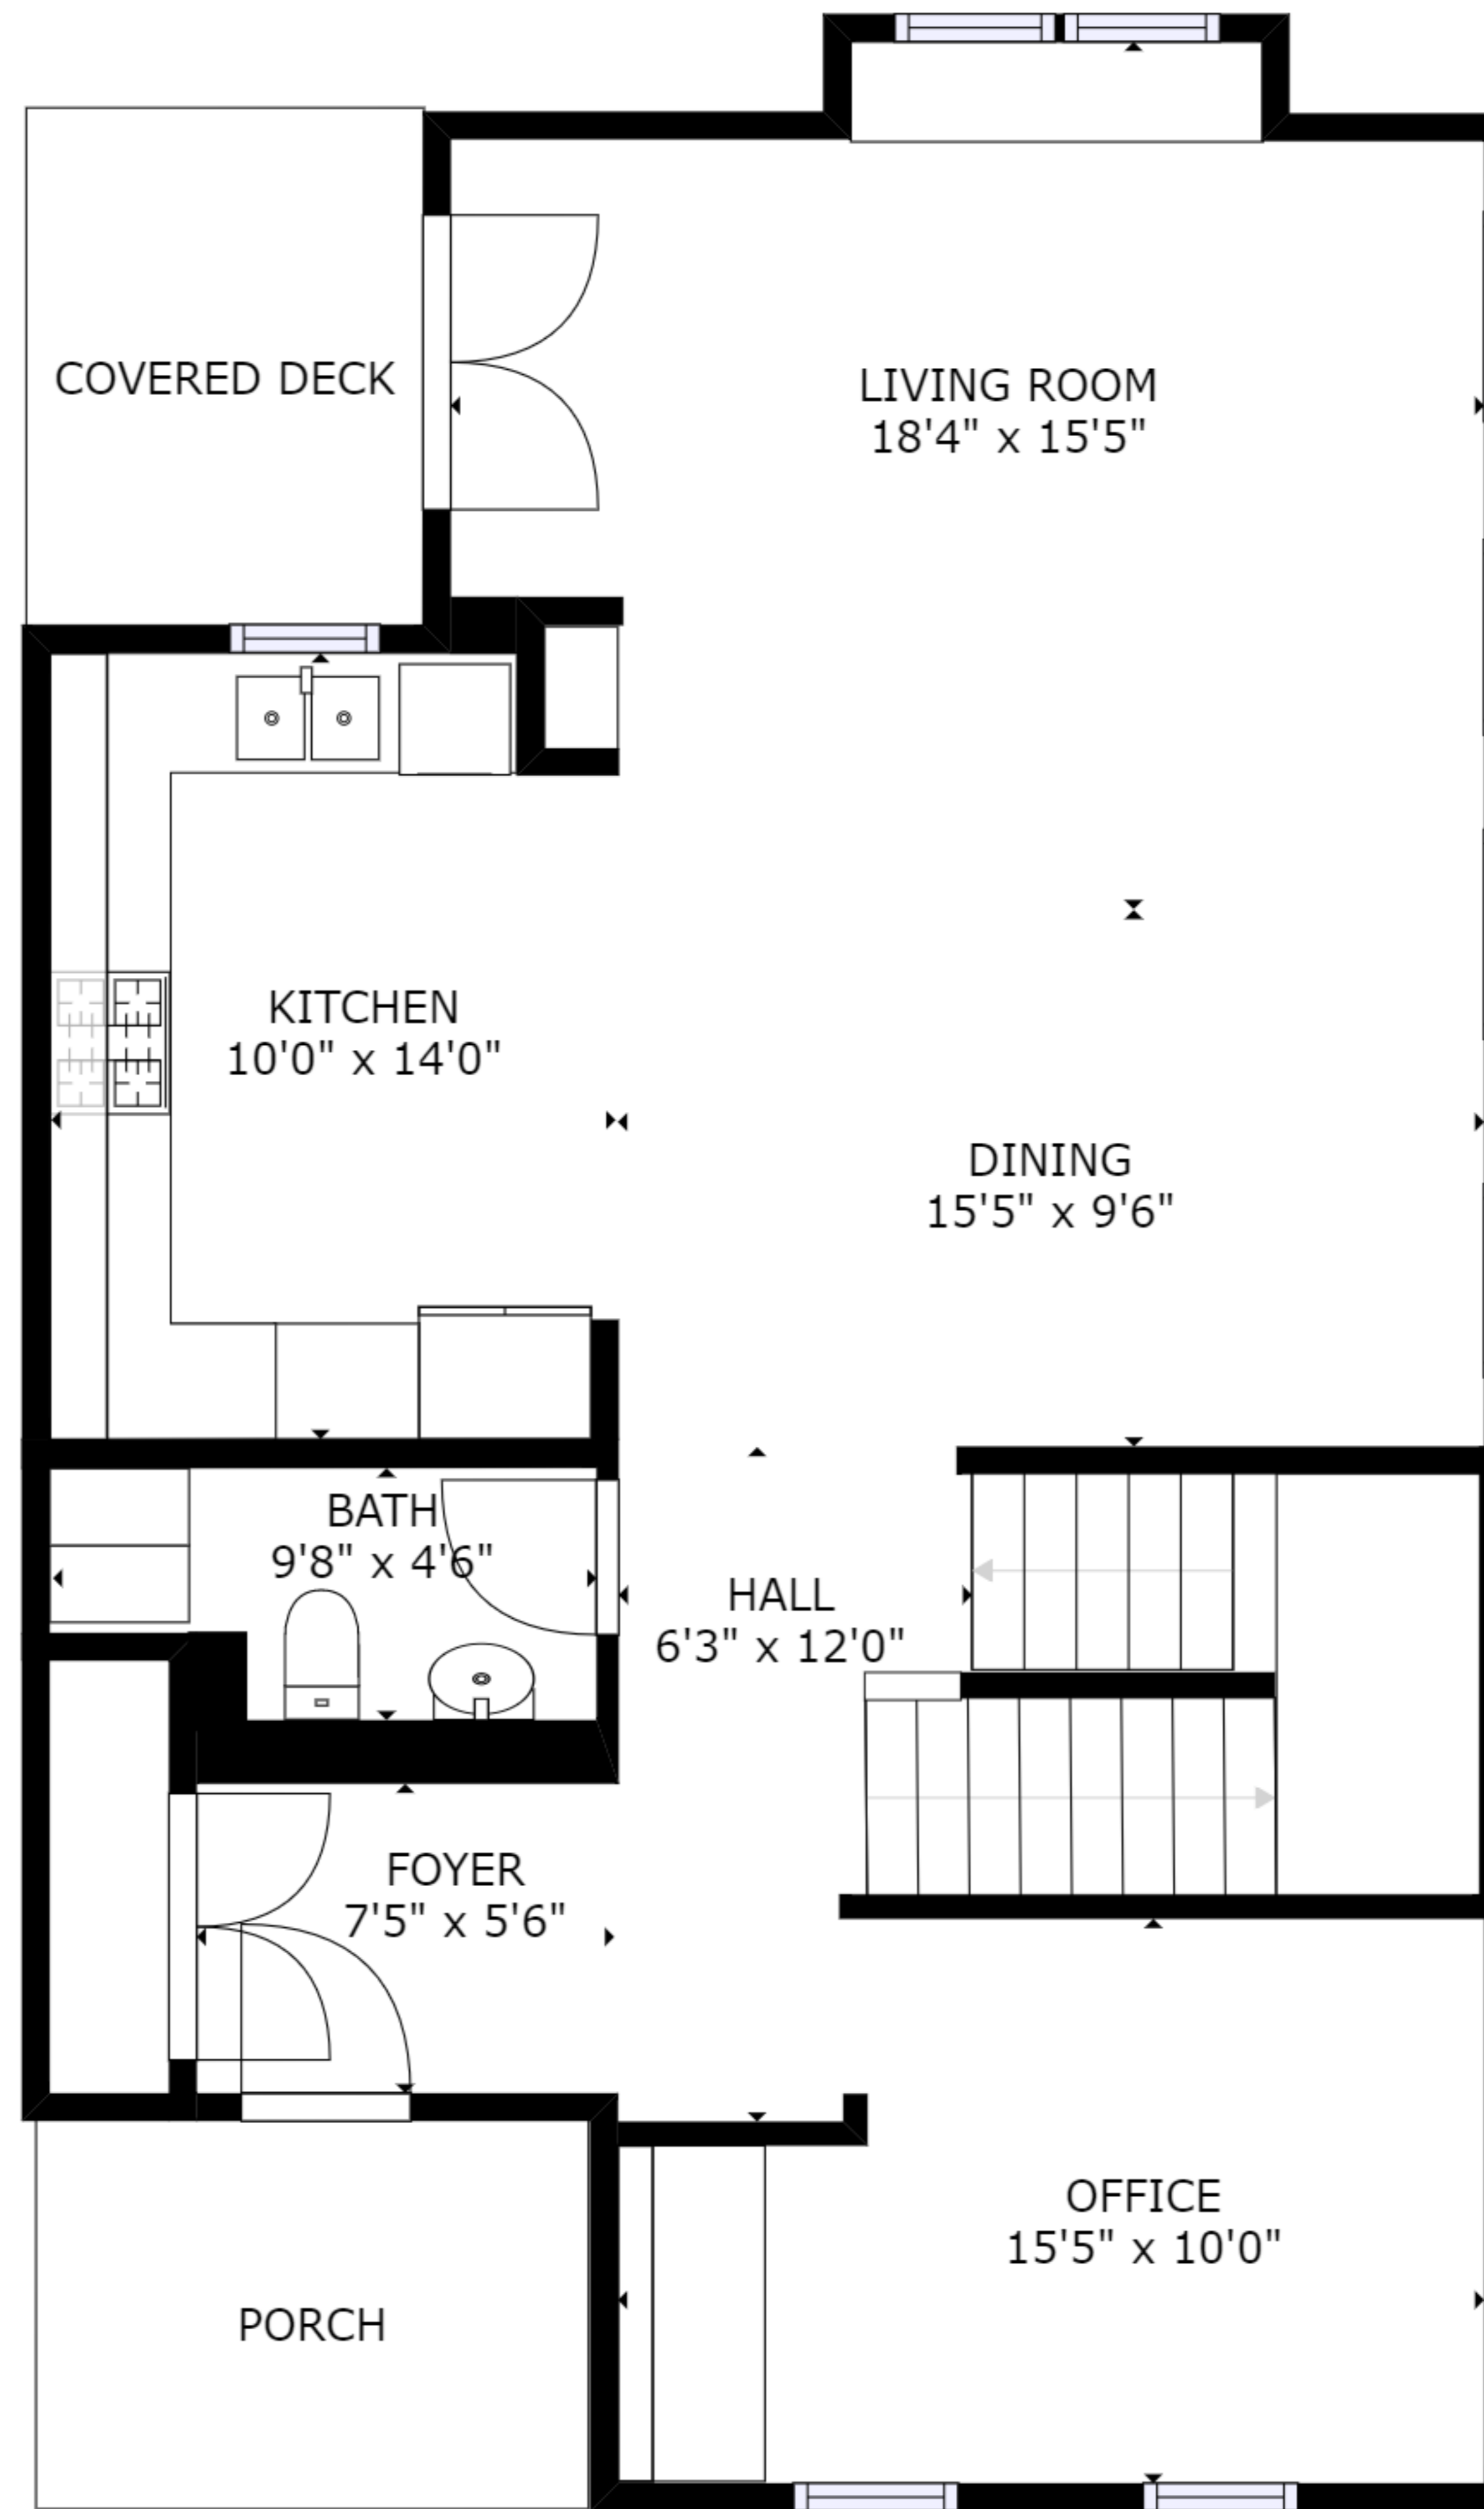

FLOOR 1

FLOOR 2

FLOOR 3

GROSS INTERNAL AREA
 FLOOR 1: 634 sq. ft, FLOOR 2: 939 sq. ft
 FLOOR 3: 906 sq. ft
 TOTAL: 2479 sq. ft

SIZES AND DIMENSIONS ARE APPROXIMATE, ACTUAL MAY VARY.