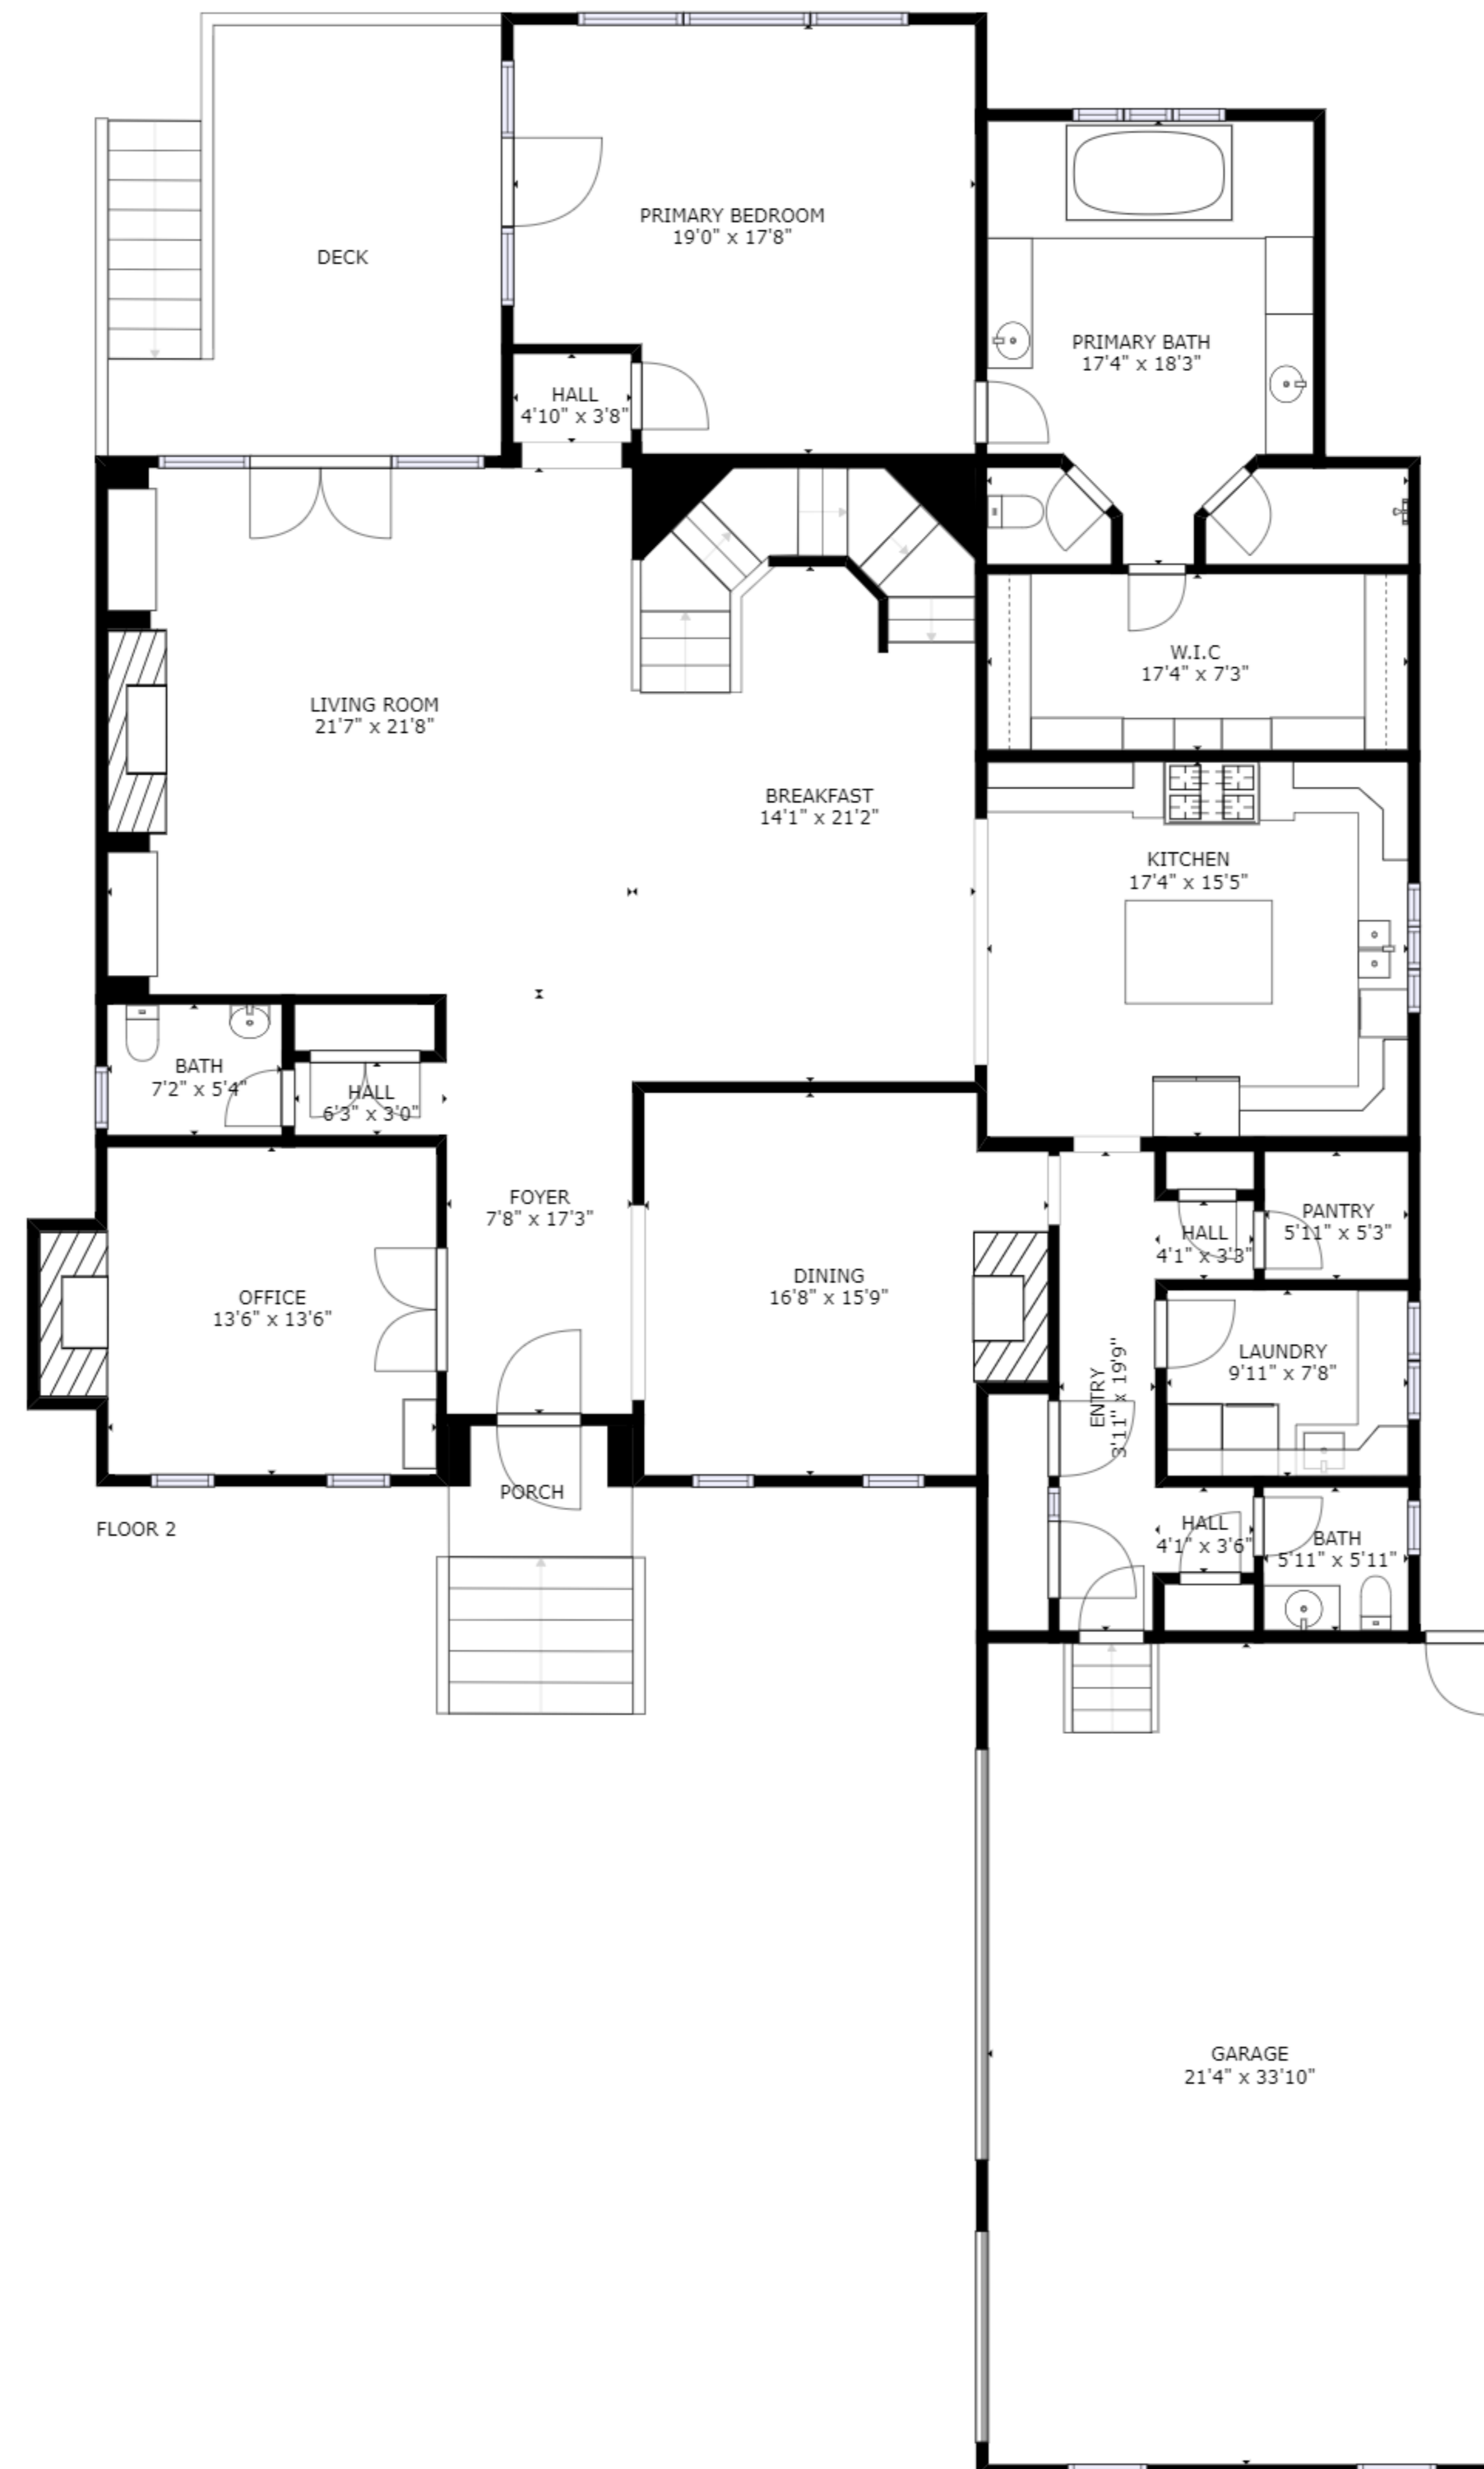

FLOOR 1

FLOOR 2

FLOOR 3

GROSS INTERNAL AREA
 FLOOR 1: 2725 sq. ft, FLOOR 2: 2875 sq. ft
 FLOOR 3: 1249 sq. ft, EXCLUDED AREAS:
 PORCH: 41 sq. ft, GARAGE: 721 sq. ft
 TOTAL: 6849 sq. ft

SIZES AND DIMENSIONS ARE APPROXIMATE, ACTUAL MAY VARY.