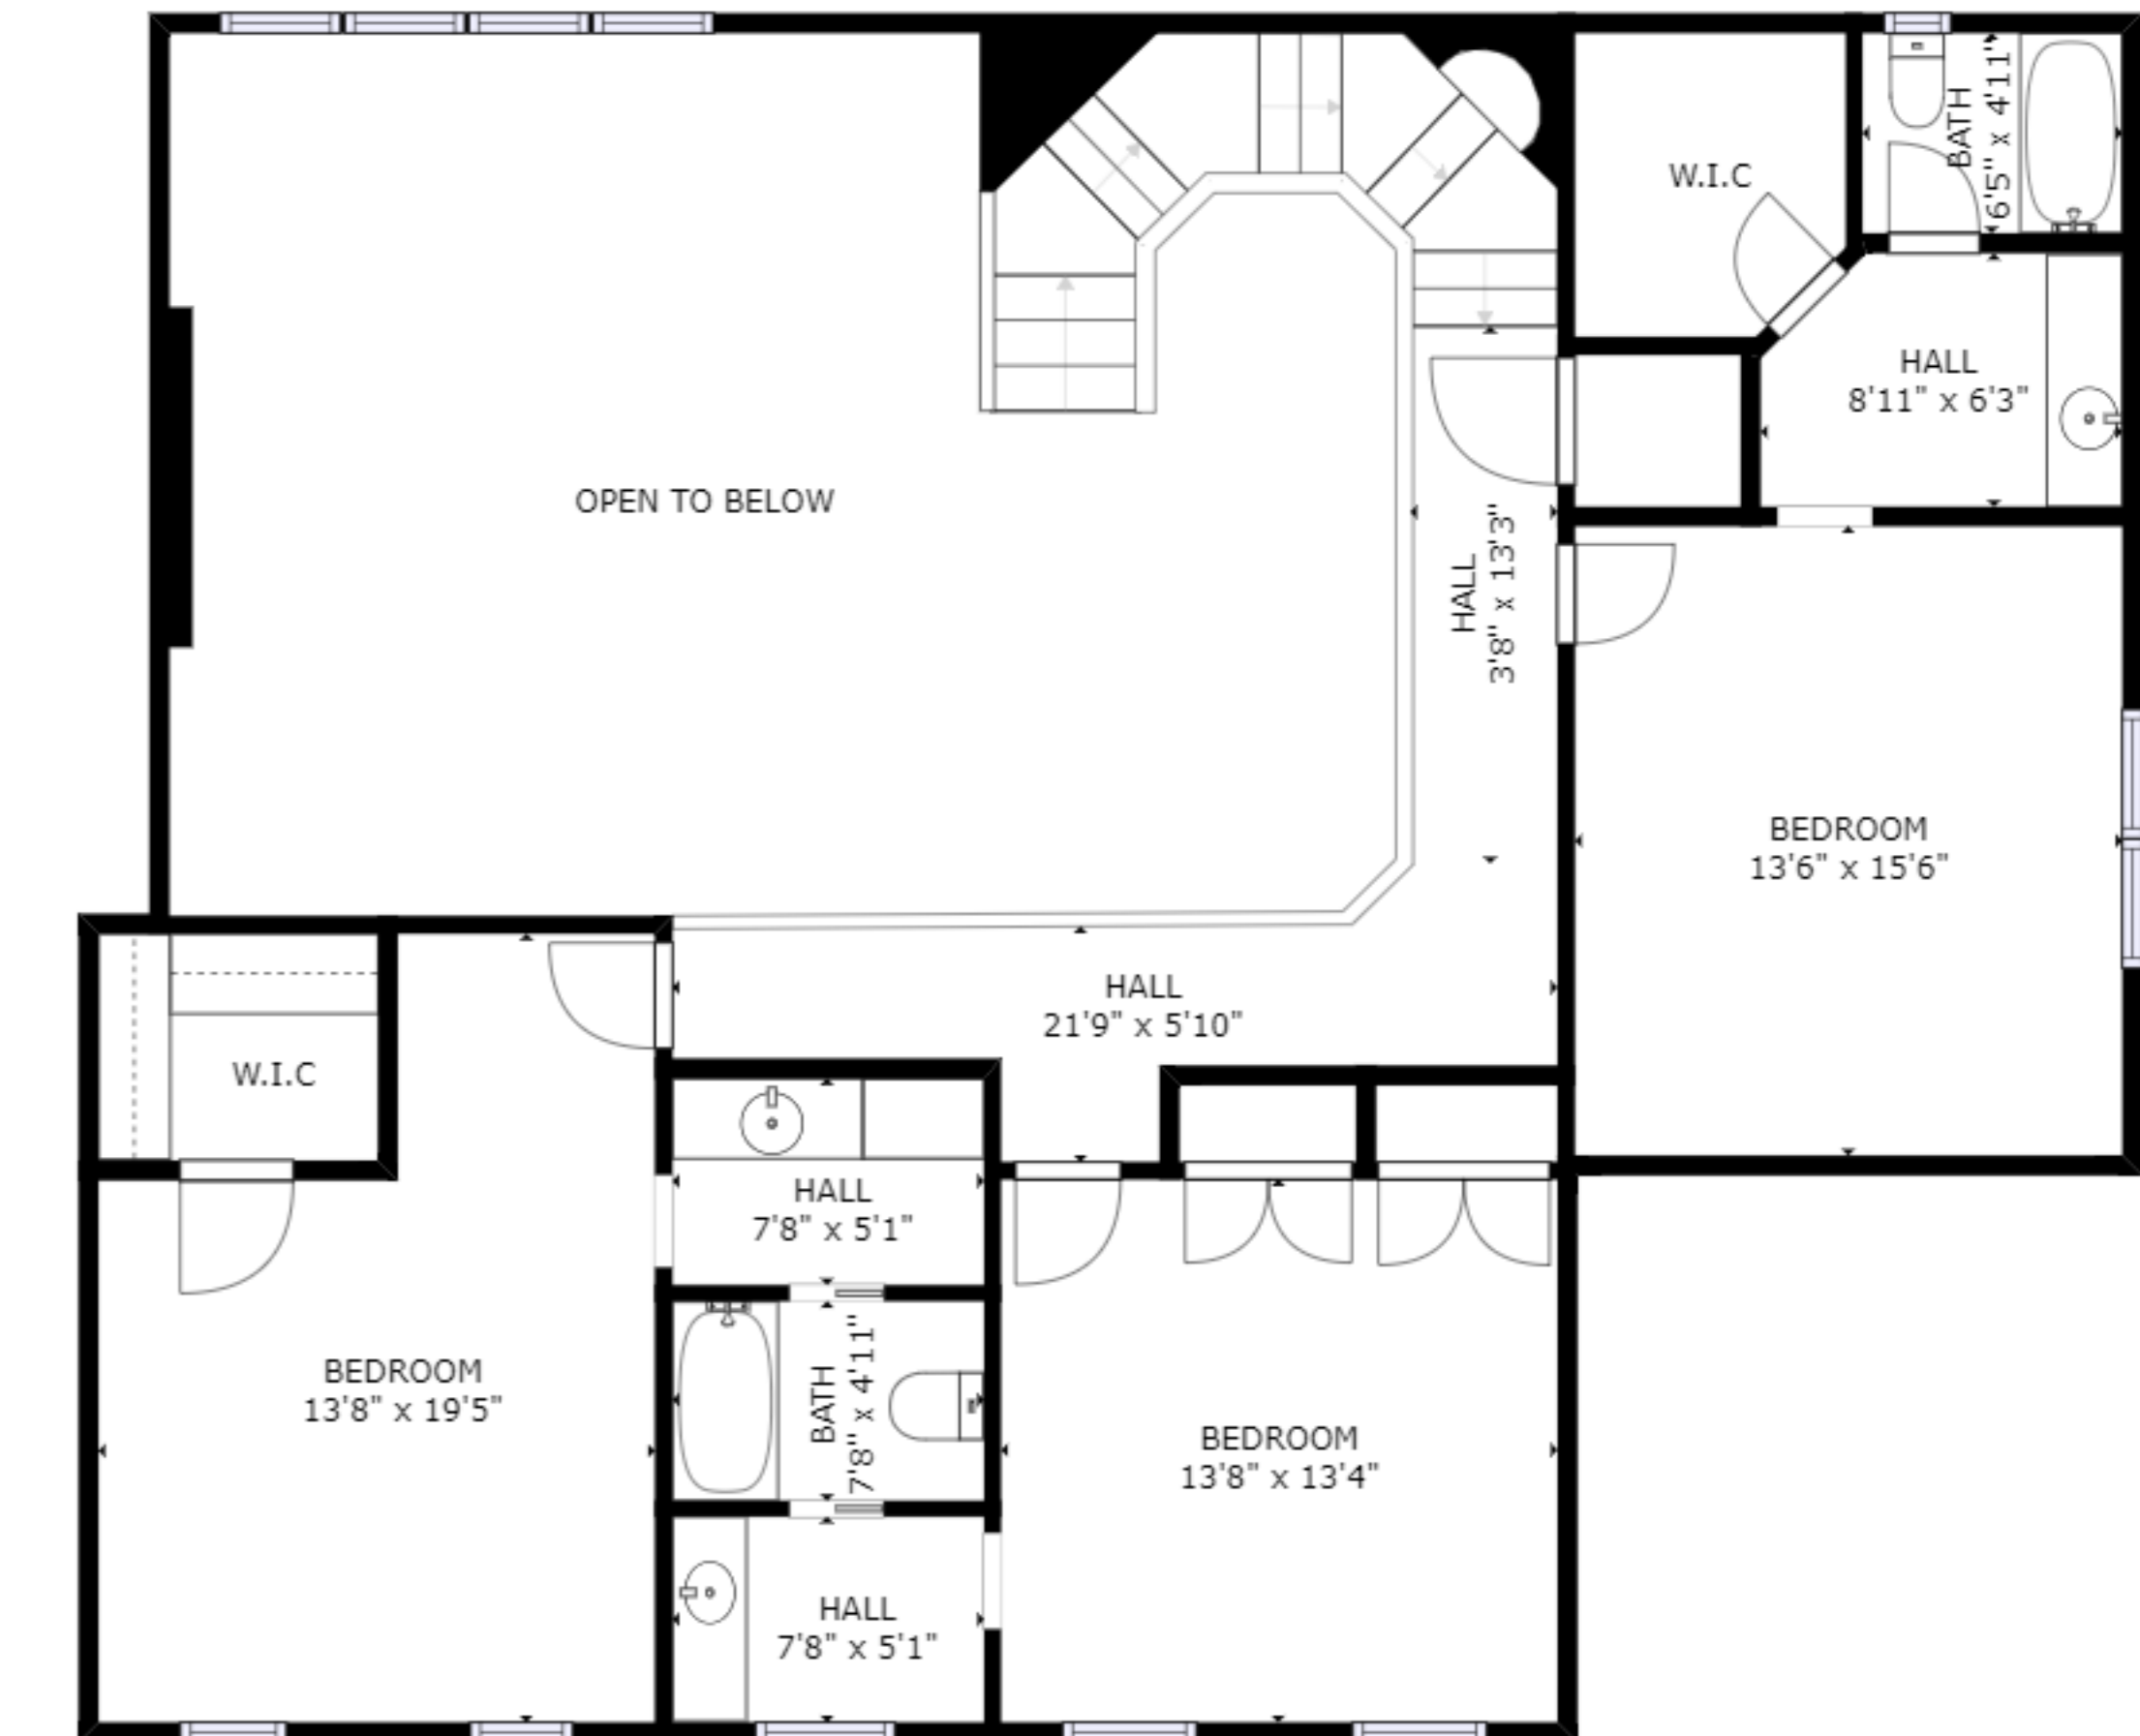

FLOOR 1

FLOOR 2

FLOOR 3

GROSS INTERNAL AREA
 FLOOR 1: 2725 sq. ft, FLOOR 2: 2875 sq. ft
 FLOOR 3: 1249 sq. ft, EXCLUDED AREAS:
 PORCH: 41 sq. ft, GARAGE: 721 sq. ft
 TOTAL: 6849 sq. ft

SIZES AND DIMENSIONS ARE APPROXIMATE, ACTUAL MAY VARY.