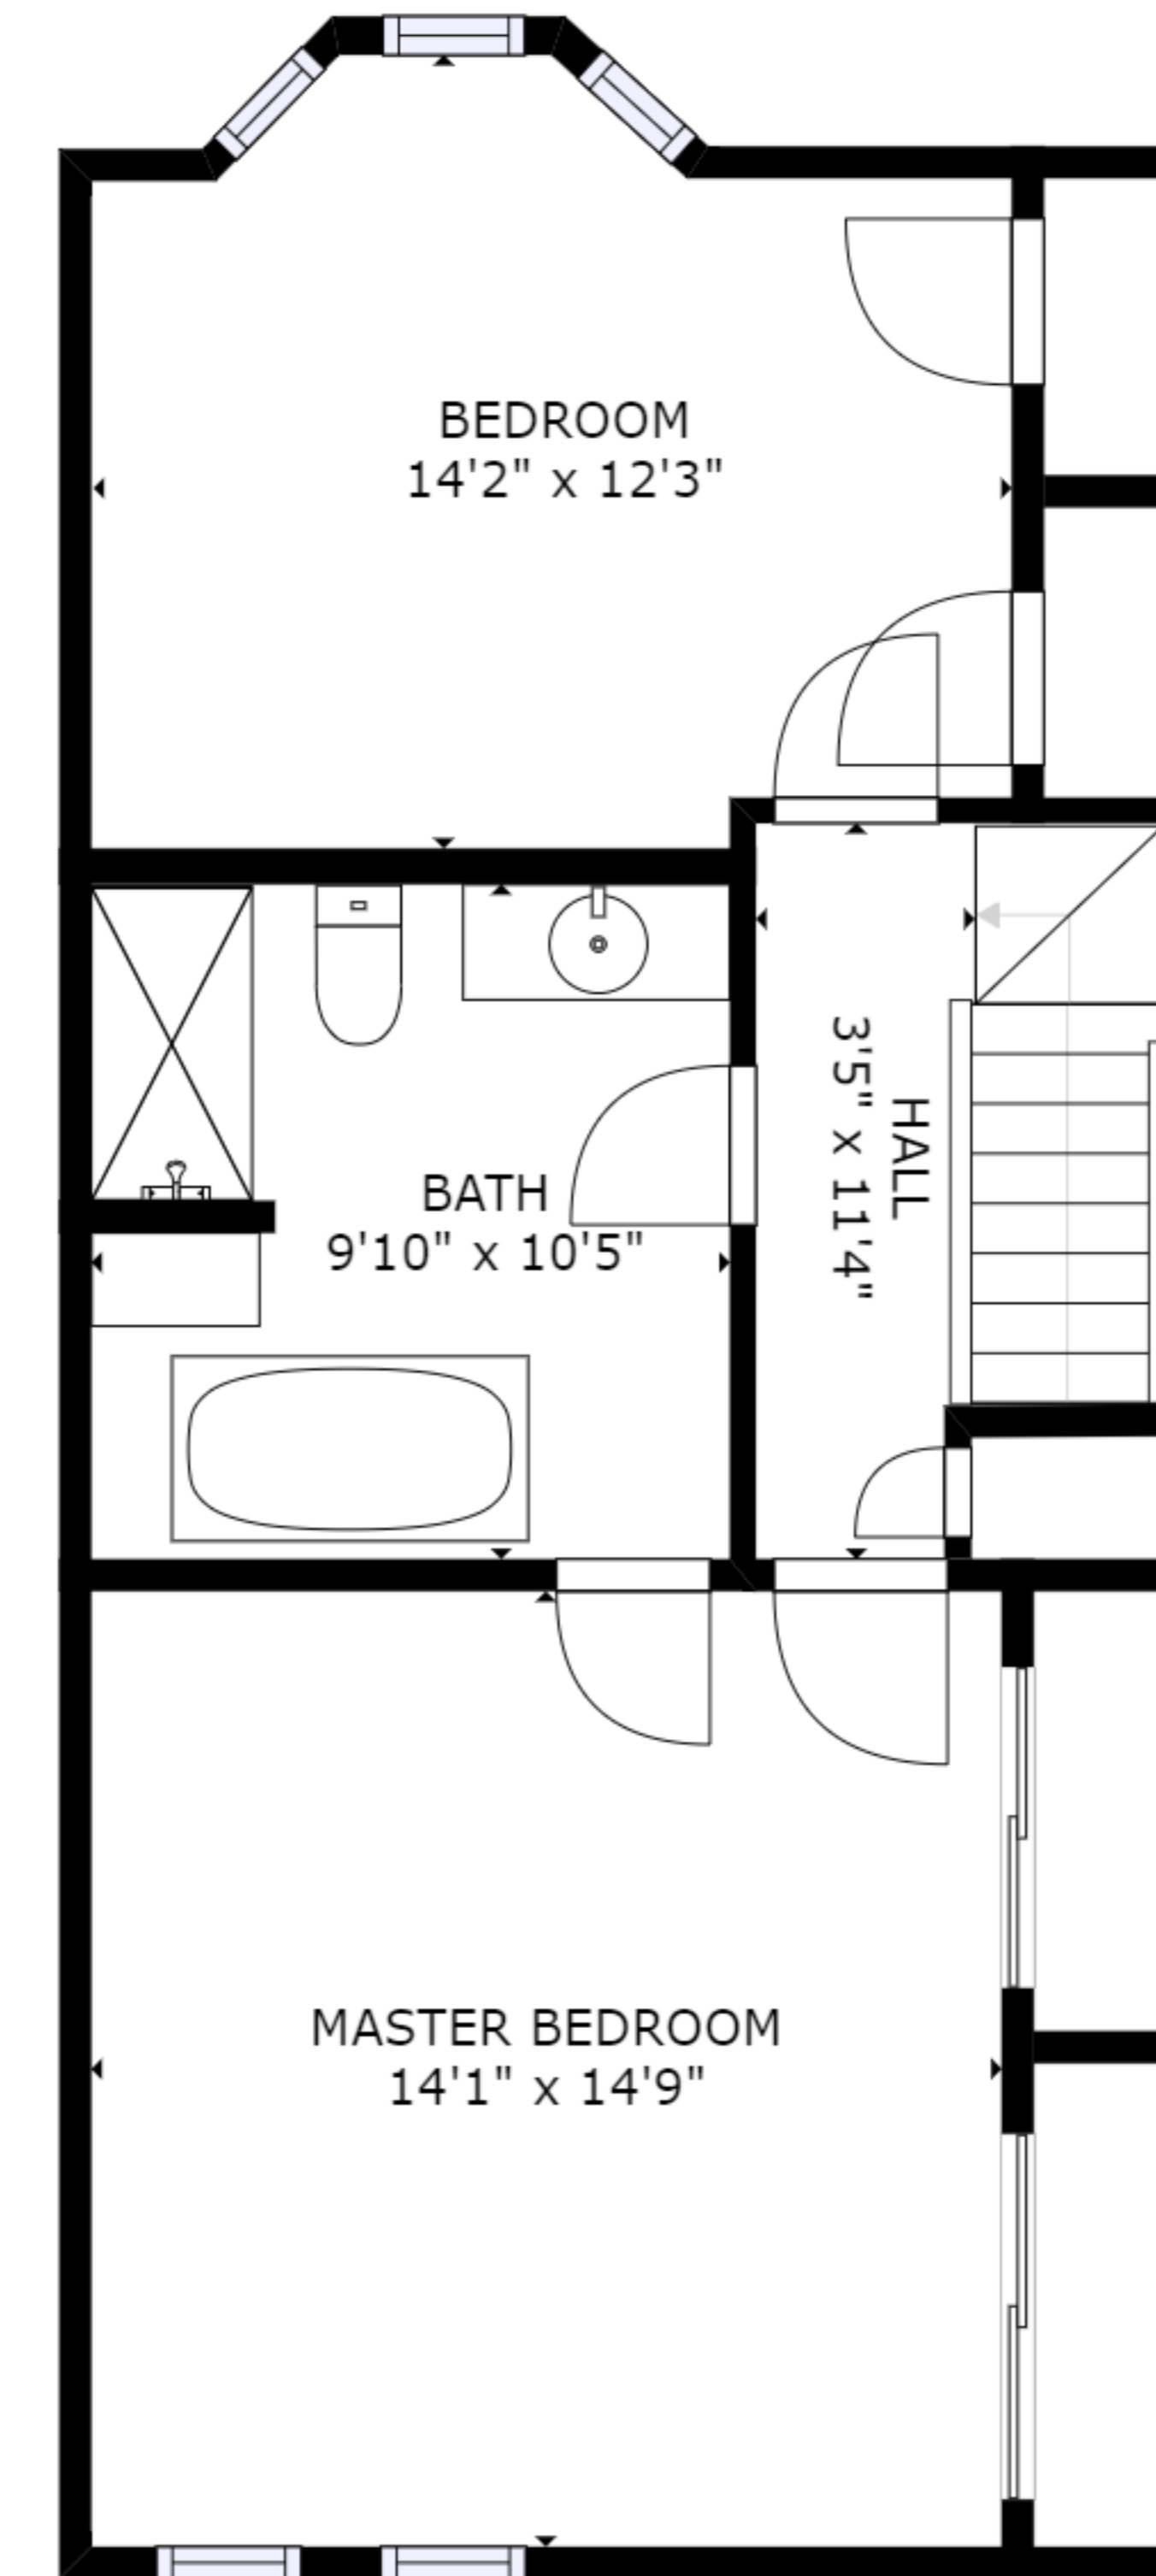

FLOOR 1

FLOOR 2

FLOOR 3

GROSS INTERNAL AREA  
 FLOOR 1: 358 sq. ft, FLOOR 2: 598 sq. ft  
 FLOOR 3: 616 sq. ft, EXCLUDED AREAS:  
 PATIO: 241 sq. ft, PORCH: 11 sq. ft  
 TOTAL: 1572 sq. ft

SIZES AND DIMENSIONS ARE APPROXIMATE, ACTUAL MAY VARY.