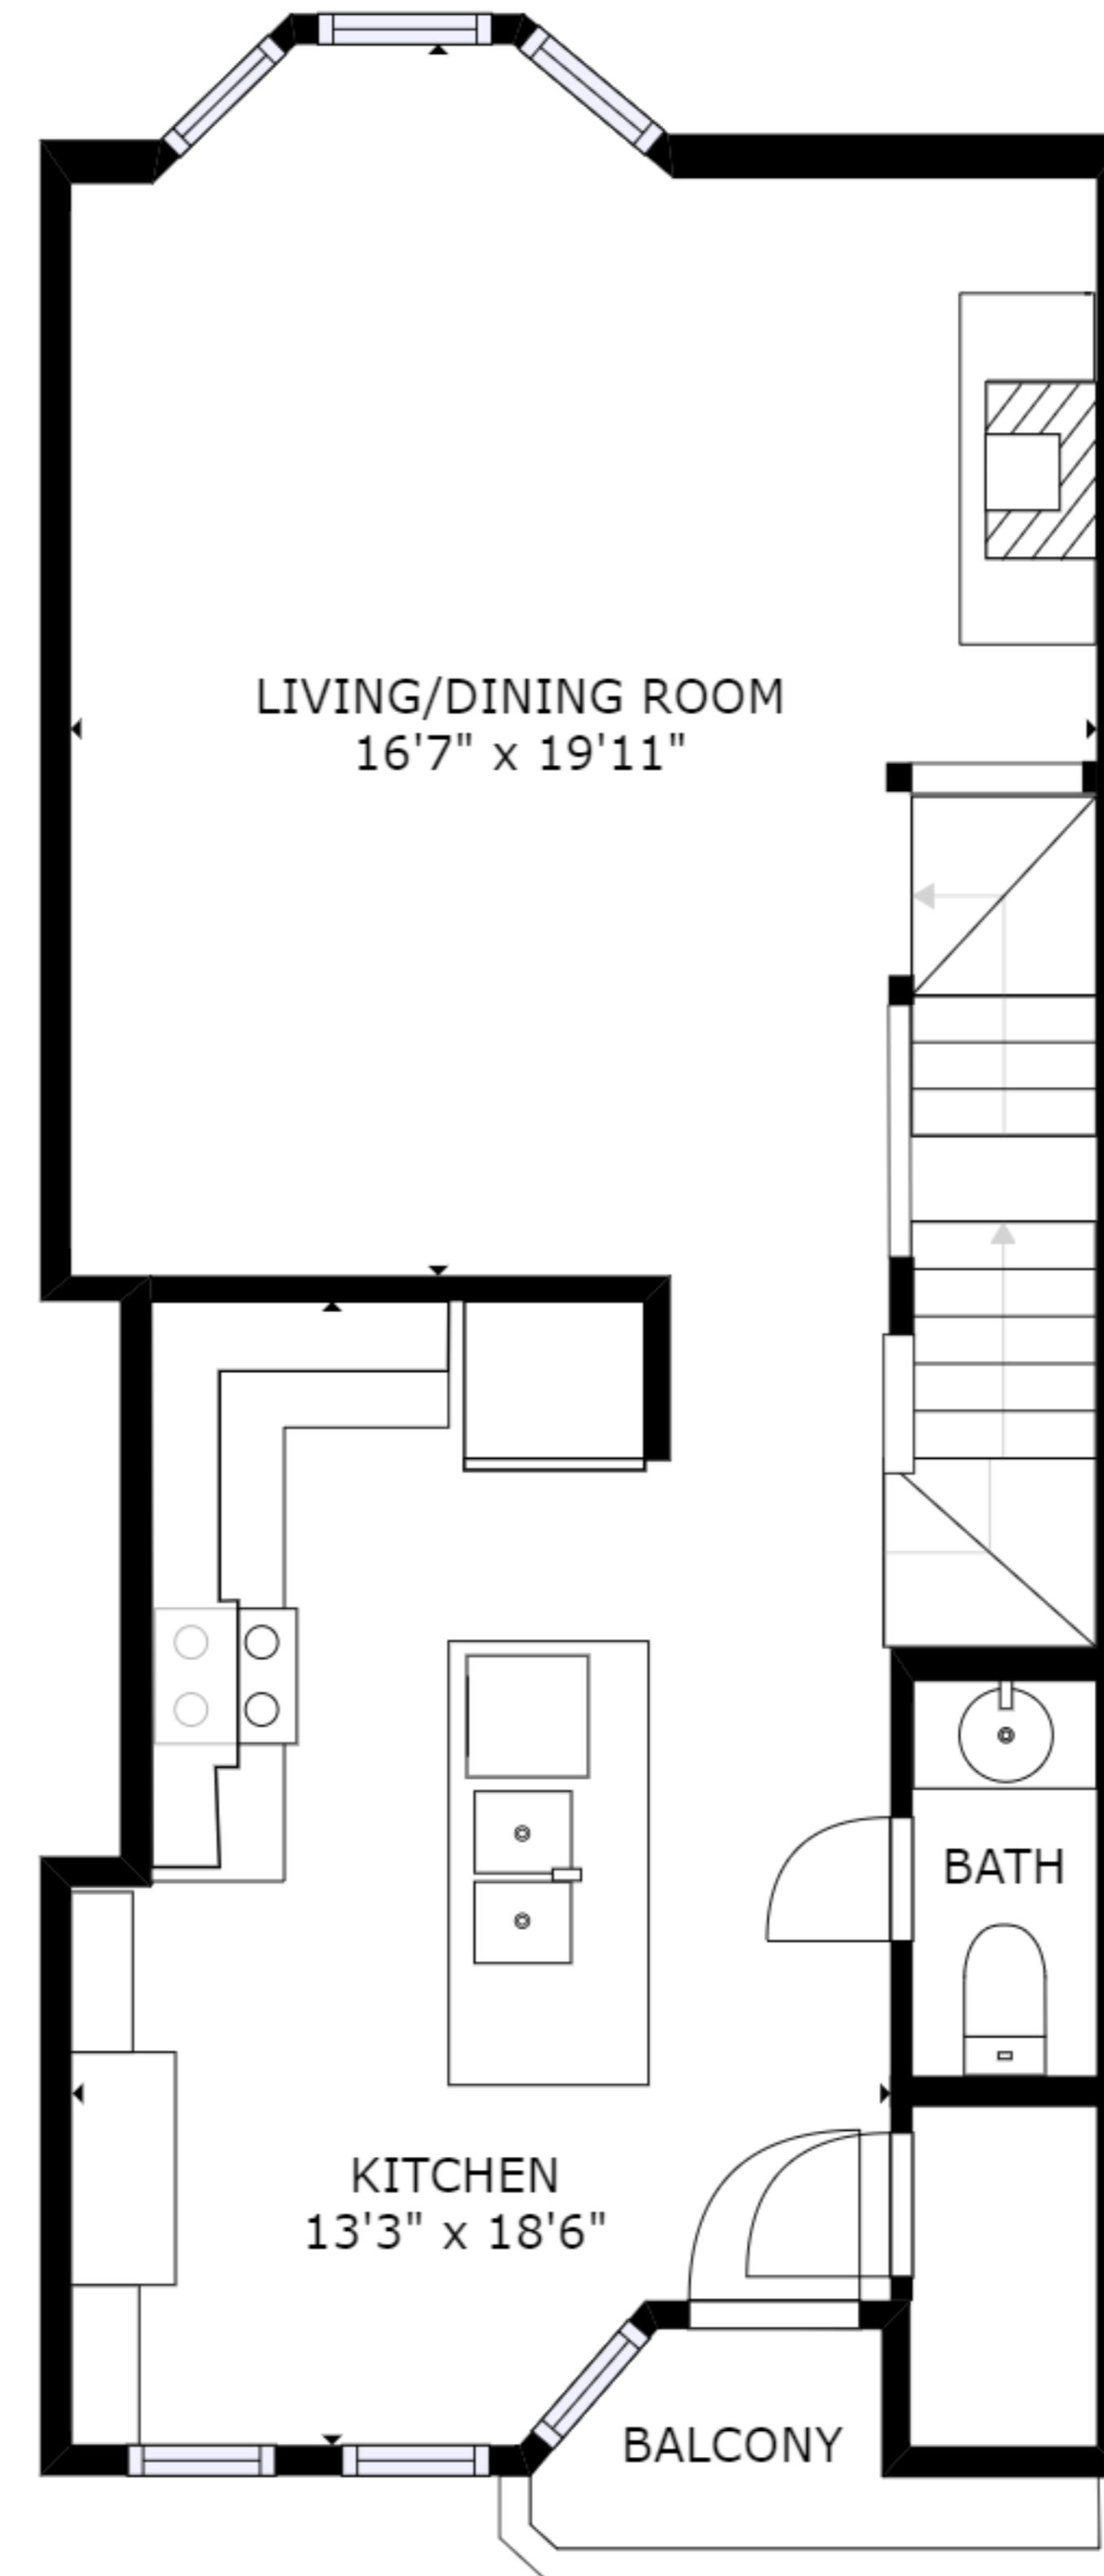

FLOOR 1

FLOOR 2

FLOOR 3

GROSS INTERNAL AREA  
 FLOOR 1: 358 sq. ft, FLOOR 2: 598 sq. ft  
 FLOOR 3: 616 sq. ft, EXCLUDED AREAS:  
 PATIO: 241 sq. ft, PORCH: 11 sq. ft  
 TOTAL: 1572 sq. ft

SIZES AND DIMENSIONS ARE APPROXIMATE, ACTUAL MAY VARY.