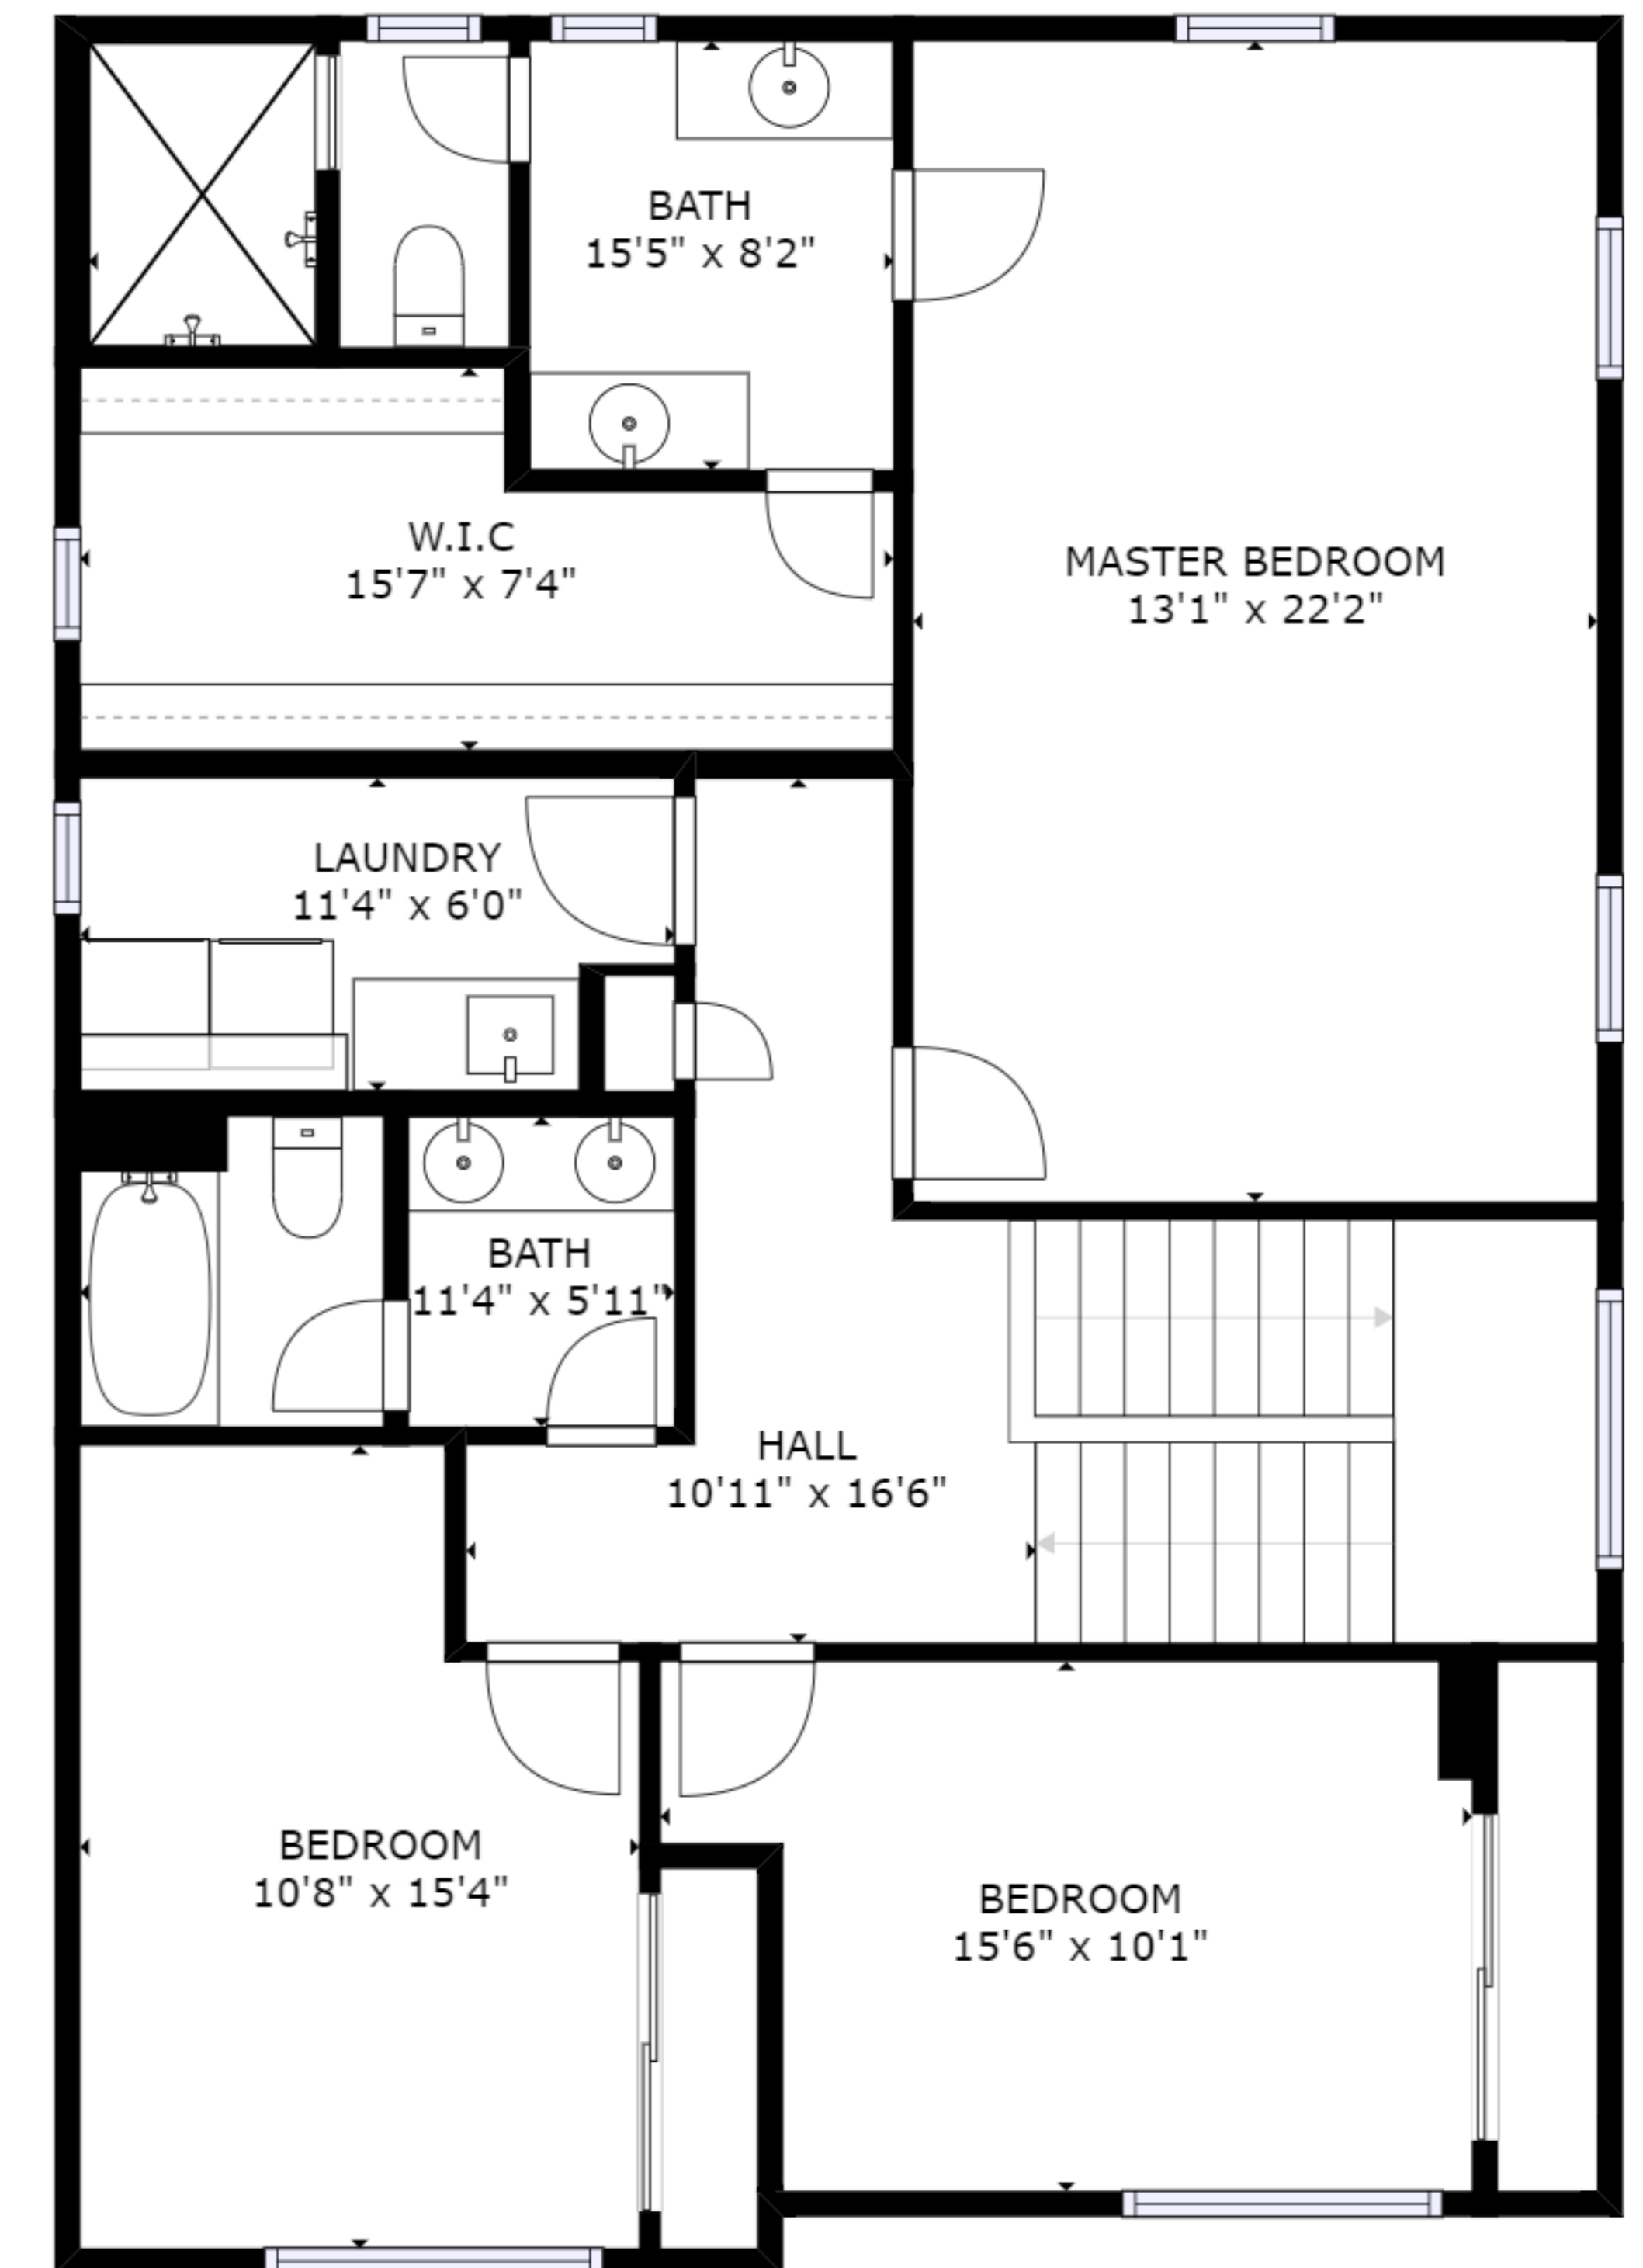

FLOOR 1

FLOOR 2

FLOOR 3

GROSS INTERNAL AREA
 FLOOR 1: 1079 sq ft, FLOOR 2: 1204 sq ft
 FLOOR 3: 1207 sq ft
 TOTAL: 3490 sq ft

SIZES AND DIMENSIONS ARE APPROXIMATE, ACTUAL MAY VARY.