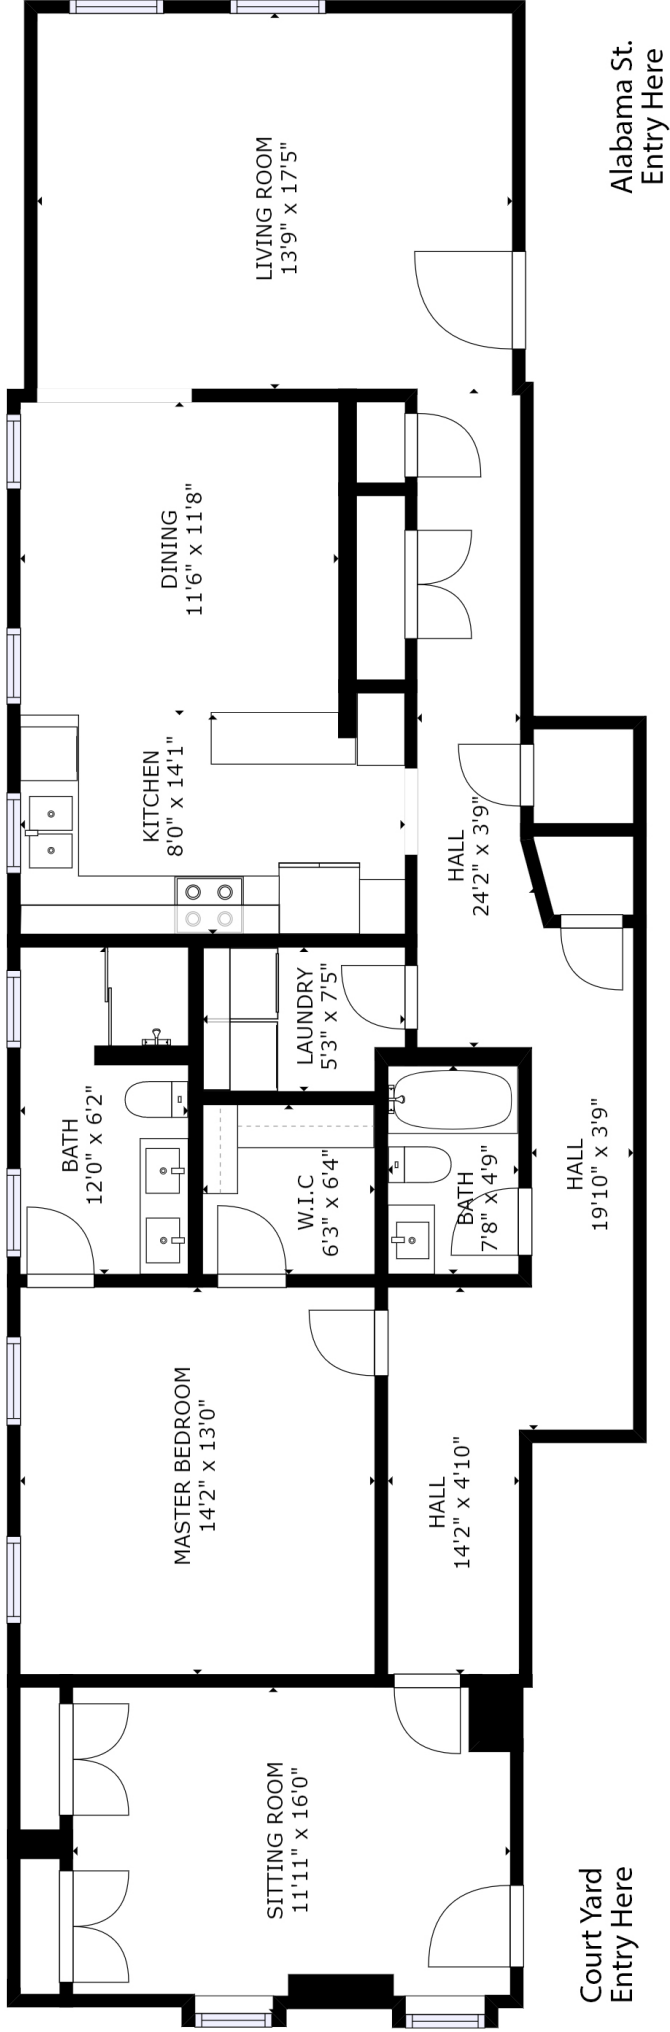

South or 13th Street Side Of Apartment

Floor Plan for 1301 N. Alabama Street Apts 1, 3 & 5

SIZES AND DIMENSIONS ARE APPROXIMATE, ACTUAL MAY VARY.